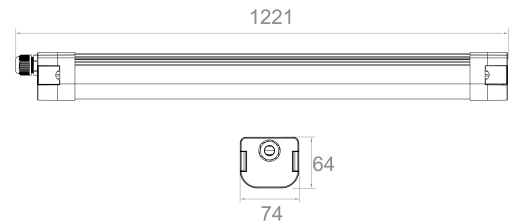

BL Moisture-proof luminaire Pure+

BL MPR Pure+ moisture-proof luminaire 1221mm 5600lm 40W 120D 840 230V

Article no.: 752021

Impact strength

Degree of protection (IP)

Control gear included

Fireproof

TENDER TEXT

LED damp-proof light, plastic housing with aluminum interior, IP65, IK08, 4000K, luminous flux 5,600 lm, 140 lm/W, CRI>80, incl. converter, fire-protected, through-wiring possible, 1,221x74x64mm, BL Moisture-proof luminaire Pure+ Article 752021 LED moisture-proof luminaire made of Kunststoff, switchable luminaire with LED converter - Yes mounted in housing, mounting type Anbau - ceiling mounting with enclosed Mounting brackets possible, geeignet für Durchgangsverdrahtung, switch nein, fireproof Yes, protection class IP65, impact resistance IK08, Lifetime of 50000 h, Power 40 W, Colour rendering >80, colour temperature 4000 K, beam angle 120°, ambient temperature -20...+40 °C, dimensions (L/W/H): 1221.0 mm x 74.0 mm x 64 mm

Article no.: 752021

MECHANICAL DATA

Material	Kunststoff
Colour housing	White
Width [mm]	74.0
Length [mm]	1221.0
Height/depth [mm]	64
Mounting method	Anbau
With movement sensor	nein
With switch	nein
Lamp type	LED nicht austauschbar
Type of fastening	Mounting brackets
Material of the cover	Plastic Opal
Impact strength	IK08
Degree of protection (IP)	IP65
With lamp	Yes
Control gear included	Yes
Fireproof	Yes

Article no.: 752021

PACKAGING INFORMATION

EAN	4250716949452
Article no.	752021
Net weight [g]	9000
Gross weight [g]	10500
Gross width [mm]	80.0
Gross height [mm]	70.0
Gross length [mm]	1280.0
Customs tariff number	94054099
Net width [mm]	74.0
Net height [mm]	64
Net length [mm]	1221
State of origin	CN