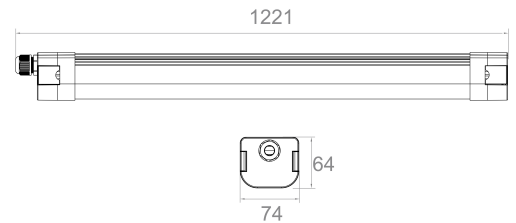

BL Moisture-proof luminaire Pure+

BL MPR Pure+ moisture-proof luminaire 1221mm 5600lm 40W 120D 840 230V

Article no.: 752021

Impact strength

Degree of protection (IP)

Control gear included

Fireproof

TENDER TEXT

LED damp-proof light, plastic housing with aluminum interior, IP65, IK08, 4000K, luminous flux 5,600 lm, 140 lm/W, CRI>80, incl. converter, fire-protected, through-wiring possible, 1,221x74x64mm, BL Moisture-proof luminaire Pure+ Article 752021 LED moisture-proof luminaire made of Kunststoff, switchable luminaire with LED converter - yes mounted in housing, mounting type Anbau - ceiling mounting with enclosed Mounting brackets possible, geeignet für Durchgangsverdrahtung, switch nein, fireproof yes, protection class IP65, impact resistance IK08, Lifetime of 50000 h, Power 40 W, Colour rendering >80, colour temperature 4000 K, beam angle 120°, ambient temperature -20...+40 °C, dimensions (L/W/H): 1221.0 mm x 74.0 mm x 64 mm

Article no.: 752021

MECHANICAL DATA

Material	Kunststoff
Colour housing	White
Width [mm]	74.0
Length [mm]	1221.0
Height/depth [mm]	64
Mounting method	Anbau
With movement sensor	nein
With switch	nein
Lamp type	LED nicht austauschbar
Type of fastening	Mounting brackets
Material of the cover	Plastic opal
Impact strength	IK08
Degree of protection (IP)	IP65
With lamp	yes
Control gear included	yes
Fireproof	yes

Article no.: 752021

PACKAGING INFORMATION

EAN	4250716949452
Article no.	752021
Net weight [g]	9000
Gross weight [g]	10500
Gross width [mm]	80.0
Gross height [mm]	70.0
Gross length [mm]	1280.0
Net width [mm]	74.0
Net height [mm]	64
Net length [mm]	1221
State of origin	CN