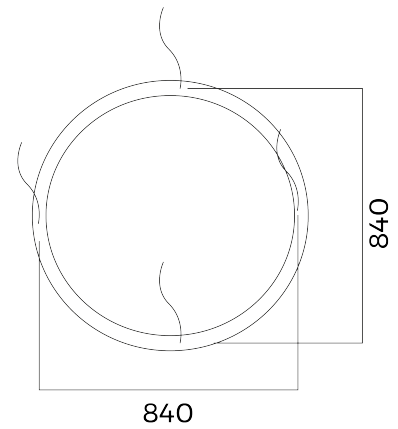

BL Loop

BL Loop profile luminaire D900mm 3600lm 40W 110D 830 black DALI

Article no.: 704007

Colour housing

Type of fastening

Rated life time L80/B10 at
25 °C

Dimming DALI

TENDER TEXT

Round LED profile luminaire including suspension, black aluminium housing, 40W, 3,600lm, 3,000K, DALI, CRI>80, 110° direct beam angle, incl. DALI power supply unit, profile size W 60 x H60mm, dimensions: D900 x H60mm Item 704007 LED ring luminaire made of Aluminium black with power supply - Yes, rated voltage AC; cover made of Plastic Opal; dimmable DALI Yes or ON/OFF; protection class IP20; flicker-free Yes; easy to install Yes; lifespan of 50000 h, Luminous flux 3600 lm, Colour temperature 3000 K, Colour reproduction >80, Beam angle 110°, Ambient temperature -20 ... +40 °C diameter 900 mm x height 60.0 mm

TOP-FEATURES

- //_ LED ring light suitable for a wide range of applications for general lighting
- //_ Available as switchable on/off or dimmable DALI version
- //_ Easy installation