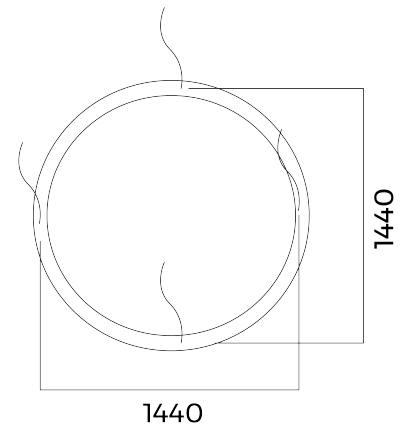

# BL Loop

BL Loop profile luminaire D1500mm 7200lm 80W 110D 840 black DALI

Article no.: 704004

Colour housing

Type of fastening

Rated life time L80/B10 at  
25 °C

Dimming DALI

## TENDER TEXT

Round LED profile light including suspension, black aluminium housing, 80W, 7,200lm, 4,000K, DALI, CRI>80, 110° direct beam angle, incl. DALI power supply unit, dimensions: 1500 x 60 x 60mm, black Item 704004 LED ring luminaire made of Aluminium black with power supply - Yes , rated voltage AC ; cover made of Plastic Opal ; dimmable DALI Yes or ON/OFF; protection class IP20 ; flicker-free Yes ; easy to install Yes ; lifespan of 50000 h , Luminous flux 7200 lm. Colour temperature 4000 K, Colour reproduction >80 , Beam angle 110°, Ambient temperature -20 ... +40 °C diameter 1500 mm x height 60.0 mm

## MECHANICAL DATA

Material housing	Aluminium
Colour housing	black
Width [mm]	1500.0
Length [mm]	1500.0
Height [mm]	60.0
Diameter [mm]	1500
Mounting method	Surface / Suspension
Lamp type	LED austauschbar
Type of fastening	Wire rope
Material of the cover	Plastic Opal
Degree of protection (IP)	IP20
With lamp	Yes
Control gear included	Yes
Suspension included in delivery	Yes

## PACKAGING INFORMATION

EAN	9009453033352
Article no.	704004
Net width [mm]	1500.0
Net height [mm]	60
Net length [mm]	1500
State of origin	CN

SAFETY INFORMATION: Read the safety and installation instructions carefully and completely before commissioning. The operating instructions can be found at: [www.better-light.at](http://www.better-light.at)