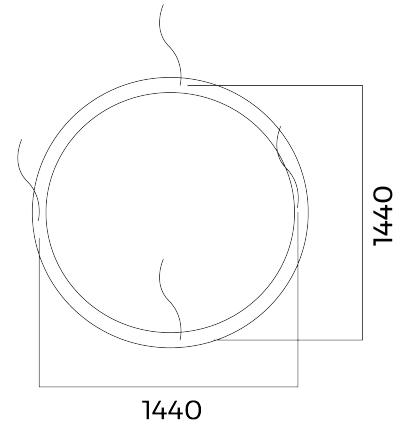

BL Loop

BL Loop profile luminaire D1500mm 7200lm 80W 110D 840 black DALI

Article no.: 704004

Colour housing

Type of fastening

Rated life time L80/B10 at
25 °C

Dimming DALI

TENDER TEXT

Round LED profile light including suspension, black aluminium housing, 80W, 7,200lm, 4,000K, DALI, CRI>80, 110° direct beam angle, incl. DALI power supply unit, dimensions: 1500 x 60 x 60mm, black Item 704004 LED ring luminaire made of Aluminium Black with power supply - yes , rated voltage AC ; cover made of Plastic opal ; dimmable DALI yes or ON/OFF; protection class IP20 ; flicker-free yes ; easy to install yes ; lifespan of 50000 h , Luminous flux 7200 lm. Colour temperature 4000 K, Colour reproduction >80 , Beam angle 110°, Ambient temperature -20 ... +40 °C diameter 1500 mm x height 60.0 mm

Article no.: 704004

MECHANICAL DATA

Material housing	Aluminium
Colour housing	Black
Width [mm]	1500.0
Length [mm]	1500.0
Height [mm]	60.0
Diameter [mm]	1500
Mounting method	Surface / Suspension
Lamp type	LED austauschbar
Type of fastening	Wire rope
Material of the cover	Plastic opal
Degree of protection (IP)	IP20
With lamp	yes
Control gear included	yes
Suspension included in delivery	yes

PACKAGING INFORMATION

EAN	9009453033352
Article no.	704004
Net width [mm]	1500.0
Net height [mm]	60
Net length [mm]	1500
State of origin	CN

SAFETY INFORMATION: Read the safety and installation instructions carefully and completely before commissioning. The operating instructions can be found at: www.better-light.at