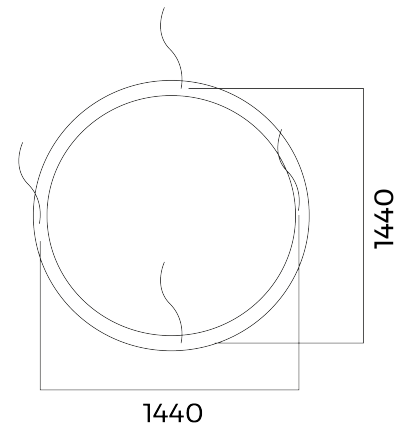

BL Loop

BL Loop profile luminaire D1500mm 7200lm 80W 110D 830 black DALI

Article no.: 704003

Colour housing

Type of fastening

Rated life time L80/B10 at
25 °C

Dimming DALI

TENDER TEXT

Round LED profile luminaire including suspension, black aluminium housing, 80W, 7,200lm, 3,000K, DALI, CRI>80, 110° direct beam angle, incl. DALI power supply unit, profile size W 60 x H60mm, dimensions: D1,500 x H60mm Item 704003 LED ring luminaire made of Aluminium black with power supply - Yes, rated voltage AC; cover made of Plastic Opal; dimmable DALI Yes or ON/OFF; protection class IP20; flicker-free Yes; easy to install Yes; lifespan of 50000 h, Luminous flux 7200 lm, Colour temperature 3000 K, Colour reproduction >80, Beam angle 110°, Ambient temperature -20 ... +40 °C diameter 1500 mm x height 60.0 mm

TOP-FEATURES

- //_ LED ring light suitable for a wide range of applications for general lighting
- //_ Available as switchable on/off or dimmable DALI version
- //_ Easy installation