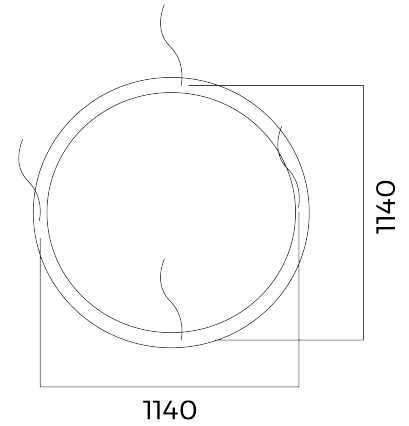

BL Loop

BL Loop profile luminaire D1200mm 5400lm 60W 110D 840 black DALI

Article no.: 704002

Colour housing

Type of fastening

Rated life time L80/B10 at 25 °C

Dimming DALI

TENDER TEXT

Round LED profile luminaire including suspension, black aluminium housing, 60W, 5,400lm, 4,000K, DALI, CRI>80, 110° direct beam angle, incl. DALI power supply unit, profile size W 60 x H60mm, dimensions: D1,200 x H60mm Item 704002 LED ring luminaire made of Aluminium Black with power supply - yes, rated voltage AC; cover made of Plastic opal; dimmable DALI yes or ON/OFF; protection class IP20; flicker-free yes; easy to install yes; lifespan of 50000 h, Luminous flux 5400 lm, Colour temperature 4000 K, Colour reproduction >80, Beam angle 110°, Ambient temperature -20 ... +40 °C diameter 1200 mm x height 60.0 mm

TOP-FEATURES

- //_ LED ring light suitable for a wide range of applications for general lighting
- //_ Available as switchable on/off or dimmable DALI version
- //_ Easy installation