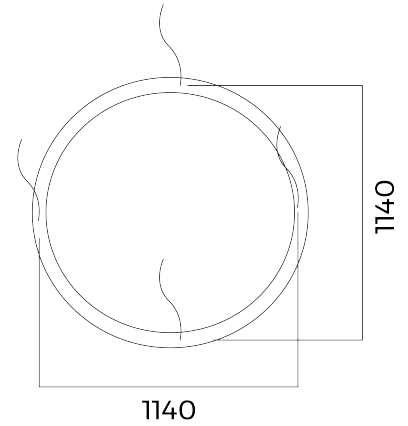

BL Loop

BL Loop profile luminaire D1200mm 5400lm 60W 110D 840 black DALI

Article no.: 704002

Colour housing

Type of fastening

Rated life time L80/B10 at 25 °C

Dimming DALI

TENDER TEXT

Round LED profile luminaire including suspension, black aluminium housing, 60W, 5,400lm, 4,000K, DALI, CRI>80, 110° direct beam angle, incl. DALI power supply unit, profile size W 60 x H60mm, dimensions: D1,200 x H60mm Item 704002 LED ring luminaire made of Aluminium black with power supply - Yes, rated voltage AC; cover made of Plastic Opal; dimmable DALI Yes or ON/OFF; protection class IP20; flicker-free Yes; easy to install Yes; lifespan of 50000 h, Luminous flux 5400 lm, Colour temperature 4000 K, Colour reproduction >80, Beam angle 110°, Ambient temperature -20 ... +40 °C diameter 1200 mm x height 60.0 mm

TOP-FEATURES

- //_ LED ring light suitable for a wide range of applications for general lighting
- //_ Available as switchable on/off or dimmable DALI version
- //_ Easy installation