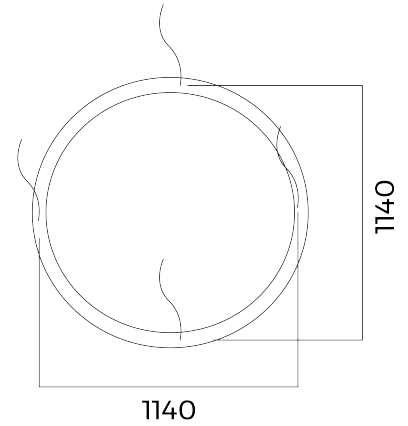

# BL Loop

BL Loop profile luminaire D1200mm 5400lm 60W 110D 830 black DALI

Article no.: 704001

Colour housing

Type of fastening

Rated life time L80/B10 at  
25 °C

Dimming DALI

## TENDER TEXT

Round LED profile luminaire including suspension, black aluminium housing, 60W, 5,00lm, 3,000K, DALI, CRI>80, 110° direct beam angle, incl. DALI power supply unit, profile size W 60 x H60mm, dimensions: D1,200 x H60mm Item 704001 LED ring luminaire made of Aluminium black with power supply - Yes, rated voltage AC; cover made of Plastic Opal; dimmable DALI Yes or ON/OFF; protection class IP20; flicker-free Yes; easy to install Yes; lifespan of 50000 h, Luminous flux 5400 lm, Colour temperature 3000 K, Colour reproduction >80, Beam angle 110°, Ambient temperature -20 ... +40 °C diameter 1200 mm x height 60.0 mm

## MECHANICAL DATA

Material housing	Aluminium
Colour housing	black
Width [mm]	1200.0
Length [mm]	1200.0
Height [mm]	60.0
Diameter [mm]	1200
Mounting method	Surface / Suspension
Lamp type	LED austauschbar
Type of fastening	Wire rope
Material of the cover	Plastic Opal
Degree of protection (IP)	IP20
With lamp	Yes
Control gear included	Yes
Suspension included in delivery	Yes

## PACKAGING INFORMATION

EAN	9009453033321
Article no.	704001
Net width [mm]	1200.0
Net height [mm]	60
Net length [mm]	1200
State of origin	CN

**SAFETY INFORMATION:** Read the safety and installation instructions carefully and completely before commissioning. The operating instructions can be found at: [www.better-light.at](http://www.better-light.at)