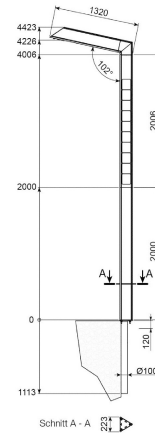

BL Solar luminaire Street

BL LEDIVA Solar luminaire 4420x223mm 880lm 740 BK Street lens

Article no.: 770014

Colour housing

Colour temperature

TENDER TEXT

LED solar light, 880lm, CRI >70, 4,000 Kelvin, street lens, 3xPV modules, 150 Wp, 3.2 VDC LiFe battery, 410 WH-128 Ah, black aluminium housing, hazardous goods class 9 lithium ferrite battery UN3480, dimensions: H 4,420 x W 223mm BL Solar luminaire Street Article 770014 Self-sufficient outdoor light BL Solar luminaire Street with integrated PV modules, battery, controller, and asymmetrical LED light source. Project-specific configuration of light duration and intensity via online software. Triangular mast and bracket made of powder-coated Aluminium in black. Monocrystalline silicon cells installed vertically in a 120° arrangement; PV module power 150 Wp; luminous flux 880 lm, color rendering >70; light color neutral white; color temperature 4000 K, quick installation by assembling 5 individual parts. Suitable primarily for lighting classes P4-P7 of the standard value table according to EN 13201.

Article no.: 770014

MECHANICAL DATA

| | |
|-----------------------|------------------------|
| Material housing | Aluminium |
| Colour housing | black |
| Width [mm] | 223.0 |
| Height [mm] | 4420.0 |
| With movement sensor | nein |
| Lamp type | LED nicht austauschbar |
| With lamp | Yes |
| Control gear included | Yes |