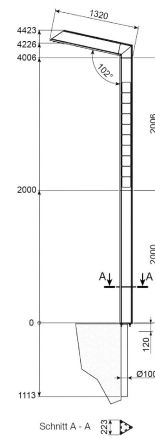

BL Solar luminaire Street

BL LEDIVA Solar luminaire 4420x223mm 880lm 740 BK Street lens incl. MS

Article no.: 770010

Colour housing

Colour temperature

With programme-controlled lighting control

TENDER TEXT

LED solar light, 880lm, CRI >70, 4,000 Kelvin, street lens, 3xPV modules, 150 Wp, 3.2 VDC LiFe battery, 410 WH-128 Ah., incl. motion detector, black aluminium housing, hazardous goods class 9 lithium ferrite battery UN3480, dimensions: H 4,420 x W 223mm BL Solar luminaire Street Article 770010 Self-sufficient outdoor light BL Solar luminaire Street with integrated PV modules, battery, controller, and asymmetrical LED light source. Project-specific configuration of light duration and intensity via online software. Triangular mast and bracket made of powder-coated Aluminium in Black. Monocrystalline silicon cells installed vertically in a 120° arrangement; PV module power 150 Wp; luminous flux 880 lm, color rendering >70; light color neutral white; color temperature 4000 K, quick installation by assembling 5 individual parts. Suitable primarily for lighting classes P4-P7 of the standard value table according to EN 13201.

Article no.: 770010

MECHANICAL DATA

Material housing	Aluminium
Colour housing	Black
Width [mm]	223.0
Height [mm]	4420.0
With movement sensor	yes
Lamp type	LED nicht austauschbar
With lamp	yes
Control gear included	yes
With programme-controlled lighting control	yes