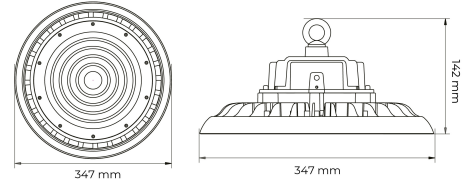

BL High Bays Pure

BL HB Pure+ pendant luminaire 347mm 30000lm 200W 120D 840 230V

Article no.: 742090

Impact strength