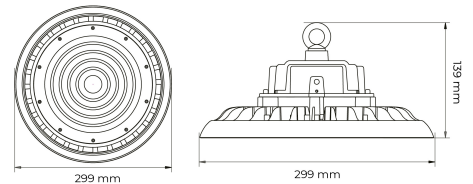

BL High Bays Pure

BL HB Pure+ pendant luminaire 299mm 22500lm 150W 120D 850 230V

Article no.: 742092

Impact strength

Degree of protection (IP)

Control gear included

Rated luminous flux
according to IEC
62722-2-1

TENDER TEXT

High bay luminaire made of black aluminium, incl. converter and ring bolt, 22500lm, 150W, 5000K, CRI80, 120°, IP65, IK08 Dimensions: D299x139mm BL High Bays Pure Article 742092 LED High Bay with integrated LED power supply - Yes ; Mounting type: Suspension using Seilabhängung , highly efficient lens optics, cooling housing Aluminium black , excellent thermal management, suitable for ambient temperatures of -40...+60 °C, protection class IP65 , shock resistance IK08 , service life of 50000 h , luminous flux 22500 lm, connected load 150 W, color rendering >80 , color temperature 5000 K, Beam angle 120°, Shock resistance IK08 , Dimensions (D /H): 299 mm x 139 mm

BL High Bays Pure

BL HB Pure+ pendant luminaire 299mm 22500lm 150W 120D 850 230V

Article no.: 742092

MECHANICAL DATA

Material housing	Aluminium
Colour housing	black
Width [mm]	299.0
Length [mm]	299.0
Height/depth [mm]	139
Diameter [mm]	299
Mounting method	Suspension
Type of control gear	LED - Betriebsgerät stromgesteuert
Lamp type	LED nicht austauschbar
Type of fastening	Seilabhängung
Impact strength	IK08
Degree of protection (IP)	IP65
Control gear included	Yes
Suspension included in delivery	nein

Article no.: 742092

EAN	4250716949551
Article no.	742092
Net weight [g]	2240
Gross weight [g]	2850
Gross width [mm]	365.0
Gross height [mm]	150.0
Gross length [mm]	365.0
Customs tariff number	94054099
Net width [mm]	299.0
Net height [mm]	139
Net length [mm]	299
State of origin	CN