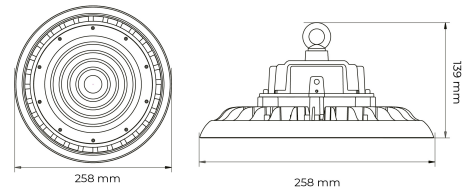

BL High Bays Pure

BL HB Pure+ pendant luminaire 258mm 15000lm 100W 120D 840 230V

Article no.: 742088

Impact strength