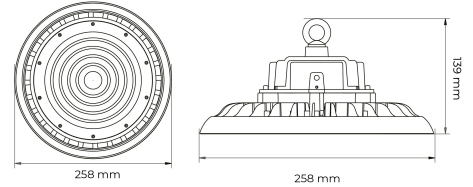

BL High Bays Pure+

BL HB Pure+ pendant luminaire 258mm 15000lm 100W 120D 840 230V

Article no.: 742088

Impact strength

Degree of protection (IP)

Control gear included

Rated luminous flux
according to IEC
62722-2-1

TENDER TEXT

High bay luminaire made of black aluminium, incl. converter and ring bolt, 15000lm, 100W, 4000K, CRI80, 120°, IP65, IK08 Dimensions: D258x139mm BL High Bays Pure+ Article 742088 LED High Bay with integrated LED power supply - Yes ; Mounting type: Suspension using Seilabhängung , highly efficient lens optics, cooling housing Aluminium black , excellent thermal management, suitable for ambient temperatures of -40...+60 °C, protection class IP65 , shock resistance IK08 , service life of 50000 h , luminous flux 15000 lm, connected load 100 W, color rendering >80 , color temperature 4000 K, Beam angle 120°, Shock resistance IK08 , Dimensions (D /H): 258 mm x 139 mm

BL High Bays Pure+

BL HB Pure+ pendant luminaire 258mm 15000lm 100W 120D 840 230V

Article no.: 742088

MECHANICAL DATA

Material housing	Aluminium
Colour housing	black
Width [mm]	258.0
Length [mm]	258.0
Height/depth [mm]	139
Diameter [mm]	258
Mounting method	Suspension
Type of control gear	LED - Betriebsgerät stromgesteuert
Lamp type	LED nicht austauschbar
Type of fastening	Seilabhängung
Impact strength	IK08
Degree of protection (IP)	IP65
Control gear included	Yes
Suspension included in delivery	nein

Article no.: 742088

EAN	4250716949513
Article no.	742088
Net weight [g]	1800
Gross weight [g]	2400
Gross width [mm]	305.0
Gross height [mm]	145.0
Gross length [mm]	305.0
Customs tariff number	94054099
Net width [mm]	258.0
Net height [mm]	139
Net length [mm]	258
State of origin	CN