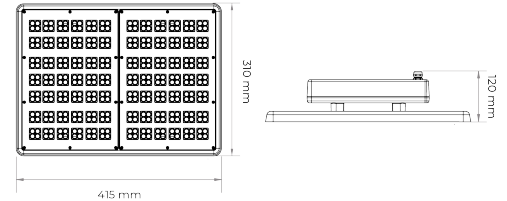

# BL High Bays Comfort+

BL HB Comfort+ surface/pendant luminaire 487mm 32000lm 200W 110D 840 DALI

Article no.: 740017

Impact strength

Degree of protection (IP)

Rated luminous flux  
according to IEC  
62722-2-1

## TENDER TEXT

High bay luminaire made of aluminium, incl. DALI converter and wire suspension, 32000lm, 200W, 4000K, CRI80, 110°, IP65, IK10, UGR BL High Bays Comfort+ Article 740017 LED High Bay with LED power supply - Yes - mounted on housing. Highly efficient lens optics. Cooling housing Aluminium, excellent thermal management, suitable for ambient temperatures of -40...+50 °C, protection type IP65, shock resistance IK10, protection class I, ball-proof - Yes - according to DIN 18032-3, service life of 50000 h, luminous flux 32000 lm, connected load 200 W, color rendering >80, color temperature 4000 K, beam angle 110°, glare limit

## MECHANICAL DATA

Material housing	Aluminium
Colour housing	Aluminium
Width [mm]	362.0
Length [mm]	487.0
Height/depth [mm]	120
Mounting method	Anbau / Pendel
Type of control gear	LED - Betriebsgerät stromgesteuert
Ball impact resistant	Yes
Lamp type	LED nicht austauschbar
Type of fastening	Seilabhängung / Montagebügel
Impact strength	IK10
Degree of protection (IP)	IP65
Control gear included	Yes
Suspension included in delivery	Yes
Unified Glare Ratio (UGR)	<21