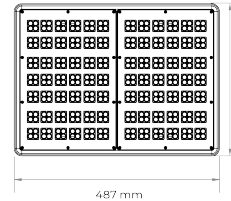

BL High Bays Comfort

BL HB Comfort+ surface/pendant luminaire 415mm 19200lm 120W 110D 840 230V

Article no.: 740014

Impact strength

Degree of protection (IP)

Rated luminous flux
according to IEC
62722-2-1

Ball impact resistant

TENDER TEXT

High bay luminaire made of aluminium, incl. converter and wire suspension, 19200lm, 120W, 4000K, CRI80, 110°, IP65, IK10, UGR BL High Bays Comfort Article 740014 LED High Bay with LED power supply - yes - mounted on housing. Highly efficient lens optics. Cooling housing Aluminium, excellent thermal management, suitable for ambient temperatures of -40...+50 °C, protection type IP65, shock resistance IK10, protection class I, ball-proof - yes - according to DIN 18032-3, service life of 50000 h, luminous flux 19200 lm, connected load 120 W, color rendering >80, color temperature 4000 K, beam angle 110°, glare limit

LIGHT TECHNICAL DATA

Beam angle [°]	110
Colour rendering index CRI	>80
Light exit	direkt
Light distribution	symmetrisch
Rated luminous flux according to IEC 62722-2-1 [lm]	19200
Colour temperature [K]	4000
Colour of light	White
Colour consistency (McAdam ellipse)	SDCM6

Rated life time L80/B10 at 25 °C [h] 50000

PACKAGING INFORMATION

EAN 4250716949469

Article no. 740014

Net width [mm] 310.0

Net height [mm] 120

Net length [mm] 415

State of origin CN