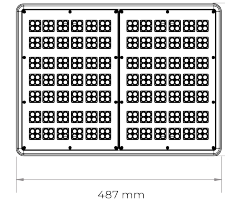

BL High Bays Comfort+

BL HB Comfort+ surface/pendant luminaire 415mm 19200lm 120W 110D 840 230V

Article no.: 740014

Impact strength

Degree of protection (IP)

Rated luminous flux
according to IEC
62722-2-1

Ball impact resistant

TENDER TEXT

High bay luminaire made of aluminium, incl. converter and wire suspension, 19200lm, 120W, 4000K, CRI80, 110°, IP65, IK10, UGR BL High Bays Comfort+ Article 740014 LED High Bay with LED power supply - Yes - mounted on housing. Highly efficient lens optics. Cooling housing Aluminium, excellent thermal management, suitable for ambient temperatures of -40...+50 °C, protection type IP65, shock resistance IK10, protection class I, ball-proof - Yes - according to DIN 18032-3, service life of 50000 h, luminous flux 19200 lm, connected load 120 W, color rendering >80, color temperature 4000 K, beam angle 110°, glare limit

LIGHT TECHNICAL DATA

Beam angle [°]	110
Colour rendering index CRI	>80
Light exit	direkt
Light distribution	Symmetrical
Rated luminous flux according to IEC 62722-2-1 [lm]	19200
Colour temperature [K]	4000
Colour of light	White
Colour consistency (McAdam ellipse)	SDCM6

Rated life time L80/B10 at 25 °C [h] 50000

PACKAGING INFORMATION

EAN 4250716949469

Article no. 740014

Net width [mm] 310.0

Net height [mm] 120

Net length [mm] 415

State of origin CN