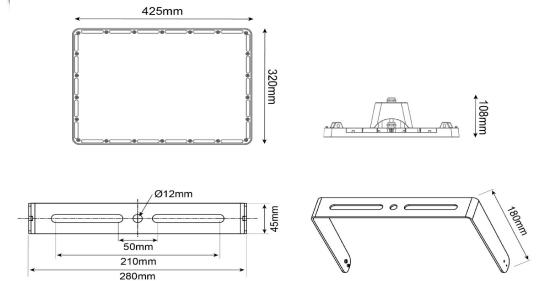

BL High Bays Comfort

BL HB Comfort 425x320 80W/75D/840 230V WH

Article no.: 740012

Type of fastening

Impact strength

Degree of protection (IP)

Ball impact resistant

TENDER TEXT

Hallenleuchte, weiß, Linsenoptik, inkl. Konverter, inkl. Seilabhangung, 13200lm, 4000K, IP65, IK08, UGR BL High Bays Comfort Article 740012 LED High Bay with LED power supply - Polycarbonate (PC) - mounted on housing. Highly efficient lens optics made of Polycarbonate (PC). Cooling housing made of Aluminium White, excellent thermal management, suitable for ambient temperatures of -30 ... +50 °C, protection type IP65, shock resistance IK08, protection class SK I, ball-proof - yes - according to DIN 18032-3, service life of 50000 h, luminous flux 13200 lm, connected load 80 W, color rendering >80, color temperature 4000 K, beam angle 75°, glare limit

Protection class SK I

//_ ball impact resistant according to DIN 18032-3

BL High Bays Comfort

BL HB Comfort 425x320 80W/75D/840 230V WH

Article no.: 740012

MECHANICAL DATA

Material housing	Aluminium
Colour housing	White
Width [mm]	320.0
Length [mm]	425.0
Height/depth [mm]	108
Mounting method	Surface / Suspension
Ball impact resistant	yes
Lamp type	LED nicht austauschbar
Type of fastening	Seilabhängung / Montagebügel
Material of the cover	Polycarbonate (PC)
Impact strength	IK08
Degree of protection (IP)	IP65
Control gear included	Yes
Suspension included in delivery	Yes
Unified Glare Ratio (UGR)	<22

PACKAGING INFORMATION

EAN	9009453015464
Article no.	740012
Net weight [g]	4250
Gross weight [g]	5300
Gross width [mm]	365.0
Gross height [mm]	155.0
Gross length [mm]	480.0
Net width [mm]	320.0
Net height [mm]	108
Net length [mm]	425
State of origin	CN