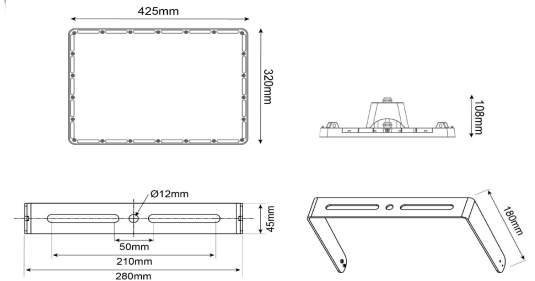

BL High Bays Comfort

BL HB Comfort 425x320 80W/75D/840 230V WH

Article no.: 740012

Type of fastening

Impact strength

Degree of protection (IP)

Ball impact resistant

TENDER TEXT

Hallenleuchte, weiß, Linsenoptik, inkl. Konverter, inkl. Seilabhangung, 13200lm, 4000K, IP65, IK08, UGR BL High Bays Comfort Article 740012 LED High Bay with LED power supply - Polycarbonate (PC) - mounted on housing. Highly efficient lens optics made of Polycarbonate (PC). Cooling housing made of Aluminium White, excellent thermal management, suitable for ambient temperatures of -30 ... +50 °C, protection type IP65, shock resistance IK08, protection class SK I, ball-proof - yes - according to DIN 18032-3, service life of 50000 h, luminous flux 13200 lm, connected load 80 W, color rendering >80, color temperature 4000 K, beam angle 75°, glare limit

Protection class SK I

//_ ball impact resistant according to DIN 18032-3

BL High Bays Comfort

BL HB Comfort 425x320 80W/75D/840 230V WH

Article no.: 740012

MECHANICAL DATA

Material housing	Aluminium
Colour housing	White
Width [mm]	320.0
Length [mm]	425.0
Height/depth [mm]	108
Mounting method	Surface / Suspension
Ball impact resistant	yes
Lamp type	LED nicht austauschbar
Type of fastening	Seilabhängung / Montagebügel
Material of the cover	Polycarbonate (PC)
Impact strength	IK08
Degree of protection (IP)	IP65
Control gear included	Yes
Suspension included in delivery	Yes
Unified Glare Ratio (UGR)	<22

PACKAGING INFORMATION

EAN	9009453015464
Article no.	740012
Net weight [g]	4250
Gross weight [g]	5300
Gross width [mm]	365.0
Gross height [mm]	155.0
Gross length [mm]	480.0
Net width [mm]	320.0
Net height [mm]	108
Net length [mm]	425
State of origin	CN