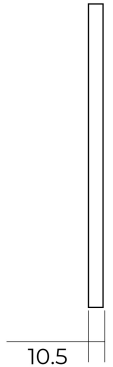

BL Downlight UGR Flat

BL Downlight UGR Flat recessed luminaire 380mm 1700lm 15W 90D 840 white 450 mA

Article no.: 723020

Height/depth

Colour housing

Degree of protection (IP)

Rated luminous flux
according to IEC
62722-2-1

TENDER TEXT

Extra flat round downlight with UGR80, 4000K, D380 x T10.5mm, with 3 spring clamps BL Downlight UGR Flat Article 723020 LED ceiling recessed downlight - operating device nein made of high-quality, White coated Aluminium frame; best light quality and homogeneous symmetrical light distribution across the entire light emission surface, protection class IP20 ; Shock resistance , Luminous flux 1700 lm, Connected load 15 W, Luminaire luminous efficacy 113 lm/W, Color rendering >80 , Light color White , Color temperature 4000 K, Beam angle 90°, Dimensions: 380 mm x 10.5 mm, Ceiling cutout 365 mm

Article no.: 723020

MECHANICAL DATA

Material housing	Aluminium
Colour housing	White
Width [mm]	380.0
Length [mm]	380.0
Height/depth [mm]	10.5
Installation diameter [mm]	365
Outer diameter [mm]	380
Mounting method	Einbau mit 3 Federklemmen
Reflector	White
With movement sensor	nein
Lamp type	LED austauschbar
Degree of protection (IP)	IP20
With lamp	yes
Control gear included	nein
Suitable for ceiling mounting	yes
Unified Glare Ratio (UGR)	<19

ELECTRICAL DATA

Voltage type	AC
Nominal voltage [V]	230
Overall efficiency [lm/W]	113
Nennstrom [A]	0,45
Max. system power [W]	15

LIGHT TECHNICAL DATA

Beam angle [°]	90
Colour rendering index CRI	>80
Light distribution	symmetrical
Rated luminous flux according to IEC 62722-2-1 [lm]	1700
Colour temperature [K]	4000
Colour of light	White