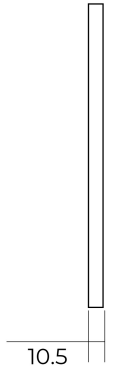

BL Downlight UGR Flat

BL Downlight UGR Flat recessed luminaire 380mm 1700lm 15W 90D 840 white 450 mA

Article no.: 723020

Height/depth

Colour housing

Degree of protection (IP)

Rated luminous flux
according to IEC
62722-2-1

TENDER TEXT

Extra flat round downlight with UGR80, 4000K, D380 x T10.5mm, with 3 spring clamps BL Downlight UGR Flat Article 723020 LED ceiling recessed downlight - operating device nein made of high-quality, white coated Aluminium frame; best light quality and homogeneous symmetrical light distribution across the entire light emission surface, protection class IP20 ; Shock resistance , Luminous flux 1700 lm, Connected load 15 W, Luminaire luminous efficacy 113 lm/W, Color rendering >80 , Light color white , Color temperature 4000 K, Beam angle 90°, Dimensions: 380 mm x 10.5 mm, Ceiling cutout 365 mm

Article no.: 723020

MECHANICAL DATA

Material housing	Aluminium
Colour housing	white
Width [mm]	380.0
Length [mm]	380.0
Height/depth [mm]	10.5
Installation diameter [mm]	365
Outer diameter [mm]	380
Mounting method	Einbau mit 3 Federklemmen
Reflector	white
With movement sensor	nein
Lamp type	LED austauschbar
Degree of protection (IP)	IP20
With lamp	yes
Control gear included	nein
Suitable for ceiling mounting	yes
Unified Glare Ratio (UGR)	<19

ELECTRICAL DATA

Voltage type	AC
Nominal voltage [V]	230
Overall efficiency [lm/W]	113
Nennstrom [A]	0,45
Max. system power [W]	15

LIGHT TECHNICAL DATA

Beam angle [°]	90
Colour rendering index CRI	>80
Light distribution	symmetrical
Rated luminous flux according to IEC 62722-2-1 [lm]	1700
Colour temperature [K]	4000
Colour of light	white