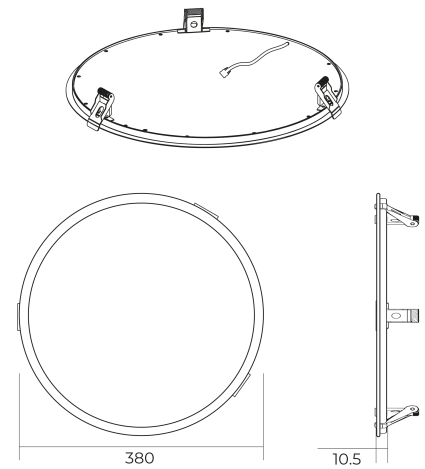

BL Downlight UGR Flat

BL Downlight UGR Flat recessed luminaire 380mm 1700lm 15W 90D 840 white 450 mA

Article no.: 723020

Height/depth

Colour housing

Degree of protection (IP)

Rated luminous flux
according to IEC
62722-2-1

TENDER TEXT

Extra flat round downlight with UGR80, 4000K, D380 x T10.5mm, with 3 spring clamps BL Downlight UGR Flat Article 723020 LED recessed ceiling downlight made of high-quality, White coated Aluminium . The BL Downlight UGR Flat offers high light quality and Symmetrical homogeneous light distribution across the entire light-emitting surface. Designed with protection class IP20 . The luminous flux is 1700 lm with a connected load of 15 W, corresponding to a luminaire efficacy of 113 lm/W. The color rendering index (CRI) is Ra >80 . The light color is White with a color temperature of 4000 K. The beam angle is 90° . Dimensions: Durchmesser 380 mm x Höhe 10.5 mm. Required ceiling cutout 365 mm

Article no.: 723020

MECHANICAL DATA

Material housing	Aluminium
Colour housing	White
Width [mm]	380.0
Length [mm]	380.0
Height/depth [mm]	10.5
Installation diameter [mm]	365
Outer diameter [mm]	380
Mounting method	Einbau mit 3 Federklemmen
Reflector	White
With movement sensor	nein
Lamp type	LED austauschbar
Degree of protection (IP)	IP20
With lamp	Yes
Control gear included	nein
Suitable for ceiling mounting	Yes
Unified Glare Ratio (UGR)	<19

BL Downlight UGR Flat

BL Downlight UGR Flat recessed luminaire 380mm 1700lm 15W 90D 840 white 450 mA

Article no.: 723020

Gross width [mm]	385.0
Gross height [mm]	385.0
Gross length [mm]	45.0
Customs tariff number	94054239
Net width [mm]	380.0
Net height [mm]	380
Net length [mm]	10.5
State of origin	CN