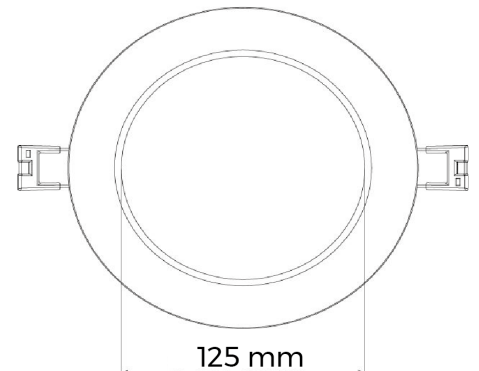

BL Downlight Pure Flat

BL Downlight Pure recessed luminaire 180mm 1400lm 12.5W 110D 840white IP44 350mA

Article no.: 722030

Height/depth

UV-resistant

Impact strength

Degree of protection (IP)

TENDER TEXT

LED recessed downlight round, 1,400 lumen, 12.5W, 110° direct beam, CRI >80, 4,000 Kelvin, IP44, IK05, protection class III, dimmable, UV-resistant, EEK F, white aluminium housing, without power supply unit, dimensions: D 180mm x H 24mm BL Downlight Pure Flat Article 722030 LED ceiling recessed downlight - power supply nein - with Retaining springs for ceiling thicknesses of 10 - 20 mm; use when space in the ceiling is limited; high-quality, White coated Aluminium frame; best light quality and homogeneous Symmetrical light distribution across the entire light emission surface; UV-resistant Yes ; protection class IP44 ; Shock resistance IK05 , Luminous flux 1400 lm, Connected load 12.5 W, Luminaire luminous efficacy 112 lm/W, Color rendering >80 , Light color White , Color temperature 4000 K, Beam angle 110°, Dimensions: 180 mm x 24 mm, Ceiling cutout 165 mm

Article no.: 722030

MECHANICAL DATA

Material housing	Aluminium
Colour housing	White
Width [mm]	180.0
Length [mm]	180.0
Height/depth [mm]	24
Installation diameter [mm]	165
Outer diameter [mm]	180
Mounting method	Einbau
UV-resistant	Yes
Lamp type	LED nicht austauschbar
Type of fastening	Retaining springs
Impact strength	IK05
Degree of protection (IP)	IP44
With lamp	Yes
Surface finishing	matt
Suitable for wall mounting	Yes
Control gear included	nein
Suitable for ceiling mounting	Yes

PACKAGING INFORMATION

EAN	4250716953268
Article no.	722030
Net weight [g]	300
Gross weight [g]	400
Gross width [mm]	190.0
Gross height [mm]	35.0
Gross length [mm]	225.0
Customs tariff number	94054239
Net width [mm]	180.0
Net height [mm]	24
Net length [mm]	180
State of origin	CN