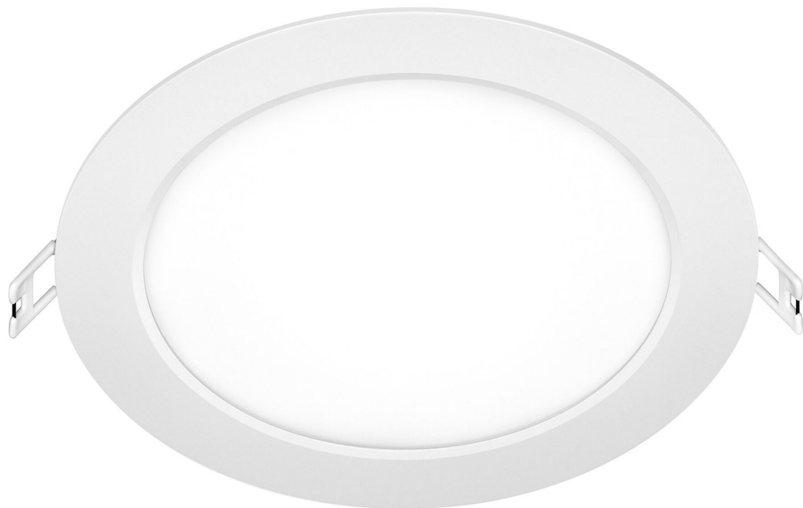

BL Downlight Pure Flat

BL Downlight Pure recessed luminaire 180mm 1400lm 12.5W 110D 840white IP44 350mA

Article no.: 722030

Height/depth

UV-resistant

Impact strength

Degree of protection (IP)

TENDER TEXT

LED recessed downlight round, 1,400 lumen, 12.5W, 110° direct beam, CRI >80, 4,000 Kelvin, IP44, IK05, protection class III, dimmable, UV-resistant, EEK F, white aluminium housing, without power supply unit, dimensions: D 180mm x H 24mm BL Downlight Pure Flat Article 722030 LED ceiling recessed downlight - power supply nein - with Retaining springs for ceiling thicknesses of 10 - 20 mm; use when space in the ceiling is limited; high-quality, White coated Aluminium frame; best light quality and homogeneous Symmetrical light distribution across the entire light emission surface; UV-resistant Yes ; protection class IP44 ; Shock resistance IK05 , Luminous flux 1400 lm, Connected load 12.5 W, Luminaire luminous efficacy 112 lm/W, Color rendering >80 , Light color White , Color temperature 4000 K, Beam angle 110°, Dimensions: 180 mm x 24 mm, Ceiling cutout 165 mm

TOP-FEATURES

- //_ Light color 4000 K
- //_ IP44 splash-proof
- //_ Plug&Play connection
- //_ Extra-flat design

BL Downlight Pure Flat

BL Downlight Pure recessed luminaire 180mm 1400lm 12.5W 110D 840white IP44 350mA

Article no.: 722030

MECHANICAL DATA

Material housing	Aluminium
Colour housing	White
Width [mm]	180.0
Length [mm]	180.0
Height/depth [mm]	24
Installation diameter [mm]	165
Outer diameter [mm]	180
Mounting method	Einbau
UV-resistant	Yes
Lamp type	LED nicht austauschbar
Type of fastening	Retaining springs
Impact strength	IK05
Degree of protection (IP)	IP44
With lamp	Yes
Surface finishing	matt
Suitable for wall mounting	Yes
Control gear included	nein
Suitable for ceiling mounting	Yes