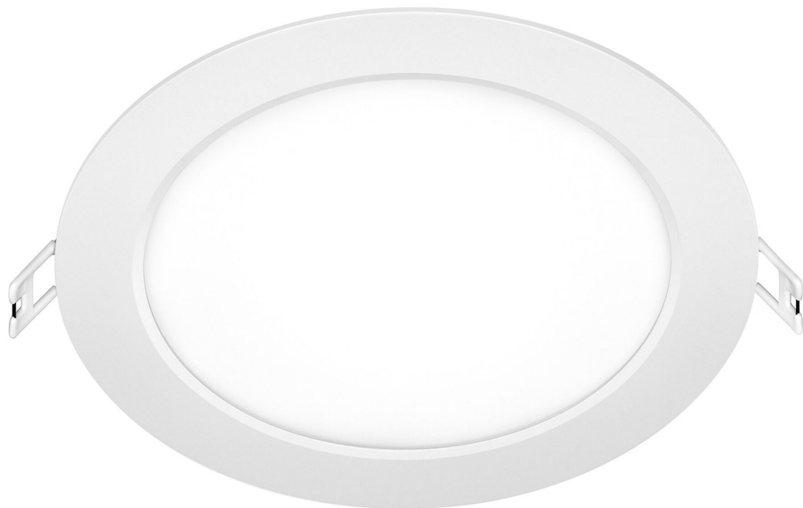

# BL Downlight Pure Flat

BL Downlight Pure recessed luminaire 180mm 1300lm 12.5W 110D 830white IP44 350mA

Article no.: 722031

Height/depth

UV-resistant

Impact strength

Degree of protection (IP)

## TENDER TEXT

LED recessed downlight round, 1,300 lumen, 12.5W, 110° direct beam, CRI >80, 3,000 Kelvin, IP44, IK05, protection class III, dimmable, UV-resistant, EEK F, white aluminium housing, without power supply unit, dimensions: D 180mm x H 24mm BL Downlight Pure Flat Article 722031 LED ceiling recessed downlight - power supply nein - with Retaining springs for ceiling thicknesses of 10 - 20 mm; use when space in the ceiling is limited; high-quality, White coated Aluminium frame; best light quality and homogeneous Symmetrical light distribution across the entire light emission surface; UV-resistant Yes ; protection class IP44 ; Shock resistance IK05 , Luminous flux 1300 lm, Connected load 12.5 W, Luminaire luminous efficacy 104 lm/W, Color rendering >80 , Light color White , Color temperature 3000 K, Beam angle 110°, Dimensions: 180 mm x 24 mm, Ceiling cutout 165 mm

## TOP-FEATURES

- //\_\_ Light color 3000 K
- //\_\_ IP44 splash-proof
- //\_\_ Plug&Play connection
- //\_\_ Extra-flat design

## MECHANICAL DATA

Material housing	Aluminium
Colour housing	White
Width [mm]	180.0
Length [mm]	180.0
Height/depth [mm]	24
Installation diameter [mm]	165
Outer diameter [mm]	180
Mounting method	Einbau
UV-resistant	Yes
Lamp type	LED nicht austauschbar
Type of fastening	Retaining springs
Impact strength	IK05
Degree of protection (IP)	IP44
With lamp	Yes
Surface finishing	matt
Suitable for wall mounting	Yes
Control gear included	nein
Suitable for ceiling mounting	Yes