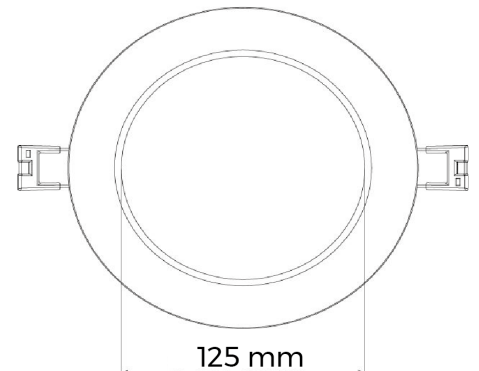

# BL Downlight Pure Flat

BL Downlight Pure recessed luminaire 180mm 1300lm 12.5W 110D 830white IP44 350mA

Article no.: 722031

Height/depth

UV-resistant

Impact strength

Degree of protection (IP)

## TENDER TEXT

LED recessed downlight round, 1,300 lumen, 12.5W, 110° direct beam, CRI >80, 3,000 Kelvin, IP44, IK05, protection class III, dimmable, UV-resistant, EEK F, white aluminium housing, without power supply unit, dimensions: D 180mm x H 24mm BL Downlight Pure Flat Article 722031 LED ceiling recessed downlight - power supply nein - with Retaining springs for ceiling thicknesses of 10 - 20 mm; use when space in the ceiling is limited; high-quality, White coated Aluminium frame; best light quality and homogeneous Symmetrical light distribution across the entire light emission surface; UV-resistant Yes ; protection class IP44 ; Shock resistance IK05 , Luminous flux 1300 lm, Connected load 12.5 W, Luminaire luminous efficacy 104 lm/W, Color rendering >80 , Light color White , Color temperature 3000 K, Beam angle 110°, Dimensions: 180 mm x 24 mm, Ceiling cutout 165 mm

## MECHANICAL DATA

Material housing	Aluminium
Colour housing	White
Width [mm]	180.0
Length [mm]	180.0
Height/depth [mm]	24
Installation diameter [mm]	165
Outer diameter [mm]	180
Mounting method	Einbau
UV-resistant	Yes
Lamp type	LED nicht austauschbar
Type of fastening	Retaining springs
Impact strength	IK05
Degree of protection (IP)	IP44
With lamp	Yes
Surface finishing	matt
Suitable for wall mounting	Yes
Control gear included	nein
Suitable for ceiling mounting	Yes

## PACKAGING INFORMATION

EAN	4250716953299
Article no.	722031
Net weight [g]	300
Gross weight [g]	400
Gross width [mm]	190.0
Gross height [mm]	35.0
Gross length [mm]	225.0
Customs tariff number	94054239
Net width [mm]	180.0
Net height [mm]	24
Net length [mm]	180
State of origin	CN