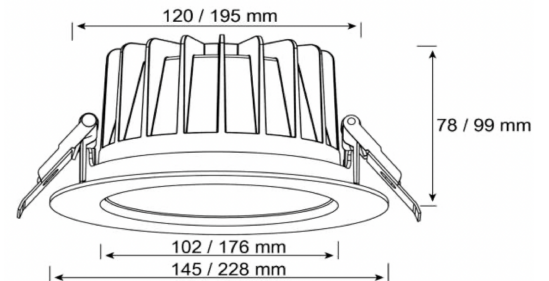

BL Downlight Protected

BL Downlight Protected recessed luminaire 228mm 3300lm 29W 60D 840 WH IP54 800mA

Article no.: 723010

Degree of protection (IP)

TENDER TEXT

Recessed LED downlight, round, 3.300 lumens, 29W, 60° direct beam, CRI >80, 4,000 Kelvin, IP54, protection class III, not dimmable, UGR BL Downlight Protected Article 723010 BL Downlight Protected LED downlight with easy installation and commissioning of the LED power supply unit thanks to the pre-installed connection cable; highly efficient reflector made of Aluminium, high-quality, White cooling housing made of aluminum, excellent thermal management, protection class IP54 on the room side; shock resistance; protection class III, luminaire luminous flux 3300 lm; Connected load 17 W, color rendering >80, light color White, color temperature 4000 K, beam angle 60°, glare-free light distribution using a special reflector, UGR < 22, dimensions (L/W/H): 228.0 mm x 228.0 mm x 99 mm

TOP-FEATURES

- //_ Excellent glare value of UGR < 22
- //_ Aluminum reflector with mirror optics
- //_ Protection class (room side) IP54
- //_ Plug&Play Connection

BL Downlight Protected

BL Downlight Protected recessed luminaire 228mm 3300lm 29W 60D 840 WH IP54 800mA

Article no.: 723010

MECHANICAL DATA

Material housing	Aluminium
Colour housing	White
Width [mm]	228.0
Length [mm]	228.0
Height/depth [mm]	99
Diameter [mm]	228
Installation diameter [mm]	210
Outer diameter [mm]	228
Mounting method	Einbau
With movement sensor	nein
Lamp type	LED nicht austauschbar
Degree of protection (IP)	IP54
With lamp	yes
Control gear included	nein
Unified Glare Ratio (UGR)	< 22