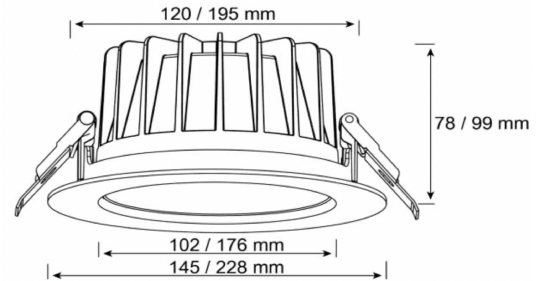

BL Downlight Protected

BL Downlight Protected recessed luminaire 145mm 2000lm 17W 60D 840 WH IP54 450mA

Article no.: 723006

Degree of protection (IP)

TENDER TEXT

LED recessed downlight round, 2,000 lumen, 17W, 60° direct beam, CRI >80, 4,000 Kelvin, IP54, protection class III, non-dimmable, white aluminium housing, without power supply unit, dimensions: D 145mm x H 78mm, ceiling outlet: D135mm BL Downlight Protected Article 723006 BL Downlight Protected LED downlight with easy installation and commissioning of the LED power supply unit thanks to the pre-installed connection cable; highly efficient reflector made of Aluminium, high-quality, White cooling housing made of aluminum, excellent thermal management, protection class IP54 on the room side; shock resistance; protection class III, luminaire luminous flux 2000 lm; Connected load 17 W, color rendering >80, light color White, color temperature 4000 K, beam angle 60°, glare-free light distribution using a special reflector, UGR

TOP-FEATURES

- //_ Excellent glare value of UGR <19
- //_ Aluminum reflector with mirror optics
- //_ Protection class (room side) IP54
- //_ Plug&Play Connection