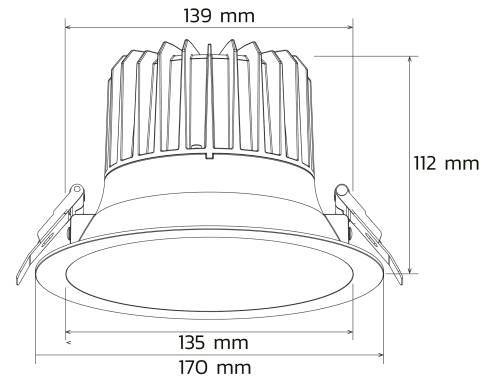

BL Downlight Office

BL Downlight Office recessed luminaire D170mm 1800lm 18W 60D 940 white 450mA

Article no.: 728055

Einbau

Mounting method

IP44

Degree of protection (IP)

170
mm

Diameter

TENDER TEXT

LED recessed downlight round, white aluminium housing, without power supply unit, 1,800 lumen, 18W, 60° direct beam, CRI >90, 4,000 Kelvin, IP44, dimensions: D 170 x H 112 mm BL Downlight Office Article 728055 High-quality LED recessed ceiling downlight made of high-quality White coated Aluminium . The luminaire impresses with its excellent light quality and homogeneous light distribution across the entire light-emitting surface. Thanks to its protection rating IP44 , the BL Downlight Office is also suitable for areas with demanding requirements. With a power consumption of 18 W, a luminous flux of 1800 lm is achieved, corresponding to an efficiency of 100 lm/W. The color rendering index (CRI) is >90 , the light color is White with 4000 K, and the luminaire has a beam angle of 60°. The dimensions are D 170 mm x H 112 mm mm with a required ceiling cutout of 139 mm.

Article no.: 728055

MECHANICAL DATA

Material housing	Aluminium
Colour housing	White
Width [mm]	170.0
Length [mm]	170.0
Height/depth [mm]	112
Diameter [mm]	170
Installation diameter [mm]	139
Outer diameter [mm]	170
Mounting method	Einbau
Lamp type	LED nicht austauschbar
Degree of protection (IP)	IP44
Control gear included	nein
Installation height/depth [mm]	112
Unified Glare Ratio (UGR)	<19

BL Downlight Office

BL Downlight Office recessed luminaire D170mm 1800lm 18W 60D 940 white 450mA

Article no.: 728055

Gross weight [g]	640
Gross width [mm]	190.0
Gross height [mm]	140.0
Gross length [mm]	190.0
Customs tariff number	94054239
Net width [mm]	170.0
Net height [mm]	112
Net length [mm]	170
State of origin	CN