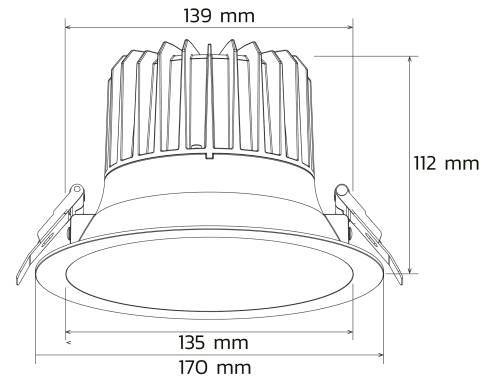

BL Downlight Office

BL Downlight Office recessed luminaire D170mm 1800lm 18W 60D 940 white 450mA

Article no.: 728055

Einbau

Mounting method

IP44

Degree of protection (IP)

170
mm

Diameter

TENDER TEXT

LED recessed downlight round, white aluminium housing, without power supply unit, 1,800 lumen, 18W, 60° direct beam, CRI >90, 4,000 Kelvin, IP44, dimensions: D 170 x H 112 mm BL Downlight Office Article 728055 LED recessed ceiling downlight made of high-quality White coated Aluminium . The luminaire impresses with its excellent light quality and homogeneous light distribution across the entire light-emitting surface. Thanks to its protection rating IP44 , the BL Downlight Office is also suitable for areas with demanding requirements. With a power consumption of 18 W, a luminous flux of 1800 lm is achieved, corresponding to an efficiency of 100 lm/W. The color rendering index (CRI) is >90 , the light color is White with 4000 K, and the luminaire has a beam angle of 60°. The dimensions are D 170 mm x H 112 mm mm with a required ceiling cutout of 139 mm.

Article no.: 728055

MECHANICAL DATA

Material housing	Aluminium
Colour housing	White
Width [mm]	170.0
Length [mm]	170.0
Height/depth [mm]	112
Diameter [mm]	170
Installation diameter [mm]	139
Outer diameter [mm]	170
Mounting method	Einbau
Lamp type	LED nicht austauschbar
Degree of protection (IP)	IP44
Control gear included	nein
Installation height/depth [mm]	112
Unified Glare Ratio (UGR)	<19

BL Downlight Office

BL Downlight Office recessed luminaire D170mm 1800lm 18W 60D 940 white 450mA

Article no.: 728055

Gross weight [g]	640
Gross width [mm]	190.0
Gross height [mm]	140.0
Gross length [mm]	190.0
Customs tariff number	94054239
Net width [mm]	170.0
Net height [mm]	112
Net length [mm]	170
State of origin	CN