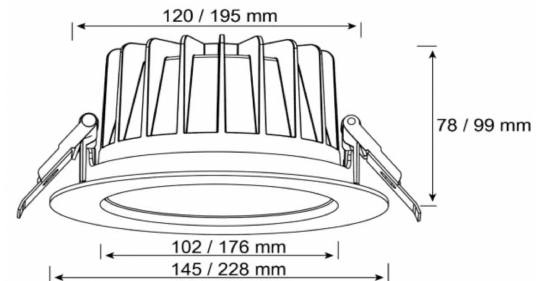

BL Downlight Protected

BL DL Xtreme 228 3300LM/60D/840 DALI WH

Article no.: 723009

Material housing

Impact strength

Degree of protection (IP)

Unified Glare Ratio (UGR)

TENDER TEXT

Einbaudownlight rund, inkl. Konverter DALI, 4000K, IP54, UGR BL Downlight Protected Article 723009 BL Downlight Protected LED downlight with easy installation and commissioning of the LED converter thanks to pre-installed connection cable; highly efficient reflector made of Aluminium ; high-quality, White aluminum cooling housing; excellent thermal management; suitable for ambient temperatures of -20 ... +45 °C; protection class IP54 room-side; impact resistance IK06 ; protection class III ; service life (50000 h ;); Luminaire luminous flux 3300 lm; Connected load 17 W; Luminaire luminous efficacy 100 lm/W; Colour rendering >80 ; Light color White ; Colour temperature 4000 K; Beam angle 60°; Flicker-free (

TOP-FEATURES

- //_ Excellent glare value of UGR
- //_ Aluminum reflector with mirror optics
- //_ Protection class (room side) IP54
- //_ Plug&Play Connection