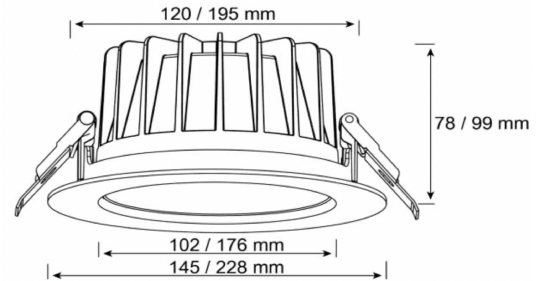

BL Downlight Protected

BL DL Xtreme 228 3300LM/60D/840 DALI WH

Article no.: 723009

Material housing

Impact strength

Degree of protection (IP)

Unified Glare Ratio (UGR)

TENDER TEXT

Einbaudownlight rund, inkl. Konverter DALI, 4000K, IP54, UGR BL Downlight Protected Article 723009 BL Downlight Protected LED downlight with easy installation and commissioning of the LED converter thanks to pre-installed connection cable; highly efficient reflector made of Aluminium ; high-quality, White aluminum cooling housing; excellent thermal management; suitable for ambient temperatures of -20 ... +45 °C; protection class IP54 room-side; impact resistance IK06 ; protection class III ; service life (50000 h ;); Luminaire luminous flux 3300 lm; Connected load 17 W; Luminaire luminous efficacy 100 lm/W; Colour rendering >80 ; Light color White ; Colour temperature 4000 K; Beam angle 60°; Flicker-free (

TOP-FEATURES

- //_ Excellent glare value of UGR
- //_ Aluminum reflector with mirror optics
- //_ Protection class (room side) IP54
- //_ Plug&Play Connection