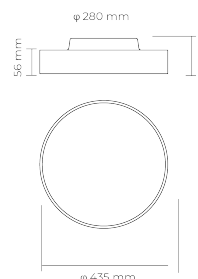

Ceiling- & Wall luminiare Trend

BL CWL Trend+ surface/pendant lum. 435mm 4400lm 40W 90D/I 830-840 black DALI

Article no.: 731021

Colour housing