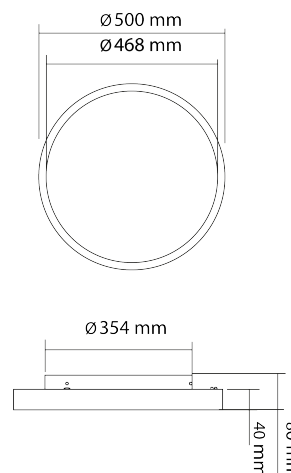

Ceiling & wall luminaires Comfort

BL CWL Comfort R500mm 4000lm 38W 110D/I 840 WT

Article no.: 730061

Beam angle

Suitable for emergency lighting

Height

Rated luminous flux according to IEC 62722-2-1

TENDER TEXT

LED wall-mounted ceiling light round diameter 500mm, IP20, protection class I, direct beam angle 110°, additional indirect beam, CRI >80, 4,000 Kelvin, UGR Ceiling & wall luminaires Comfort Article 730061 LED ceiling and wall light with direct/indirect light distribution for a pleasant and homogeneous room experience. Installation option: Bajonettverschluss Light body made of high-quality Aluminium, which is coated with a White White. The cover is made of Plastic Opal. Lumen 4000 lm with an efficiency of 105 lm/W and a color rendering of >80, total power 38 W, beam angle 110°, service life 50000 h, protection class IP20, UGR

Ceiling & wall luminaires Comfort

BL CWL Comfort R500mm 4000lm 38W 110D/I 840 WT

Article no.: 730061

MECHANICAL DATA

| | |
|--|------------------------------------|
| Material housing | Aluminium |
| Colour housing | White |
| Width [mm] | 500.0 |
| Length [mm] | 500.0 |
| Height [mm] | 80.0 |
| Diameter [mm] | 500 |
| Mounting method | Aufbau |
| Reflector | White |
| With movement sensor | nein |
| Reichweite [m] | 4 |
| Type of control gear | LED - Betriebsgerät stromgesteuert |
| Lamp type | LED nicht austauschbar |
| Type of fastening | Bajonettverschluss |
| Direct/indirect components separately adjustable | nein |
| Suitable for emergency lighting | nein |
| Material of the cover | Plastic Opal |
| Degree of protection (IP) | IP20 |
| With lamp | Yes |
| Surface finishing | matt |
| Control gear included | Yes |
| Integrated emergency lighting component | nein |
| Unified Glare Ratio (UGR) | <25 |