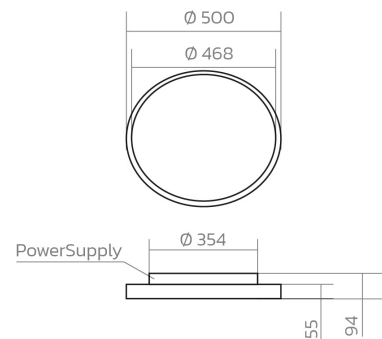

Ceiling & wall luminaires Comfort

BL CWL Comfort R500mm 4000lm 38W 110D/I 840 WT

Article no.: 730061

Beam angle

Height

Rated luminous flux
according to IEC
62722-2-1

TENDER TEXT

LED wall-mounted ceiling light round diameter 500mm, IP20, protection class I, direct beam angle 110°, additional indirect beam, CRI >80, 4,000 Kelvin, UGR Ceiling & wall luminaires Comfort Article 730061 LED ceiling and wall light with direct/indirect light distribution for a pleasant and homogeneous room experience. Installation option: Bajonettverschluss Light body made of high-quality Aluminium, which is coated with a White White. The cover is made of Plastic opal. Lumen 4000 lm with an efficiency of 105 lm/W and a color rendering of >80, total power 38 W, beam angle 110°, service life 50000 h, protection class IP20, UGR

Ceiling & wall luminaires Comfort

BL CWL Comfort R500mm 4000lm 38W 110D/I 840 WT

Article no.: 730061

MECHANICAL DATA

Material housing	Aluminium
Colour housing	White
Width [mm]	500.0
Length [mm]	500.0
Height [mm]	80.0
Diameter [mm]	500
Mounting method	Aufbau
Reflector	White
With movement sensor	nein
Reichweite [m]	4
Type of control gear	LED - Betriebsgerät stromgesteuert
Lamp type	LED nicht austauschbar
Type of fastening	Bajonettverschluss
Direct/indirect components separately adjustable	nein
Material of the cover	Plastic opal
Degree of protection (IP)	IP20
Surface finishing	matt
Integrated emergency lighting component	nein
Unified Glare Ratio (UGR)	<25

Rated life time L80/B10 at 25 °C [h] 50000

PACKAGING INFORMATION

EAN 4250716951790

Article no. 730061

Gross width [mm] 560.0

Gross height [mm] 125.0

Gross length [mm] 560.0

Customs tariff number 94051098

Net width [mm] 500.0

Net height [mm] 80

Net length [mm] 500

State of origin CN

SAFETY INFORMATION: Read the safety and installation instructions carefully and completely before commissioning. The operating instructions can be found at: www.better-light.at