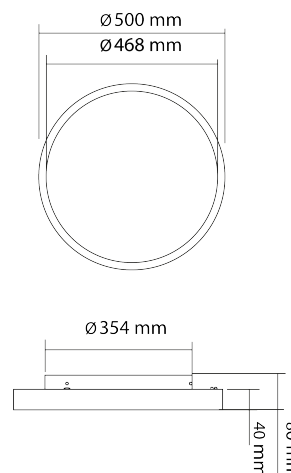

# Ceiling & wall luminaires Comfort

BL CWL Comfort R500mm 4000lm 38W 110D/I 840 WT MS

Article no.: 730060

Beam angle

Suitable for emergency lighting

Height

Rated luminous flux according to IEC 62722-2-1

## TENDER TEXT

LED wall-mounted ceiling light round diameter 500mm, IP20, protection class I, direct beam angle 110°, additional indirect beam, CRI >80, 4,000 Kelvin, UGR Ceiling & wall luminaires Comfort Article 730060 LED ceiling and wall light with direct/indirect light distribution for a pleasant and homogeneous room experience. Installation option: Bajonettverschluss Light body made of high-quality Aluminium, which is coated with a white white. The cover is made of Plastic opal. Lumen 4000 lm with an efficiency of 105 lm/W and a color rendering of >80, total power 38 W, beam angle 110°, service life 50000 h, protection class IP20, UGR

## MECHANICAL DATA

Material housing	Aluminium
Colour housing	white
Width [mm]	500.0
Length [mm]	500.0
Height [mm]	80.0
Diameter [mm]	500
Mounting method	Aufbau
Reflector	white
With movement sensor	yes
Reichweite [m]	4
Type of control gear	LED - Betriebsgerät stromgesteuert
Lamp type	LED nicht austauschbar
Type of fastening	Bajonettverschluss
Direct/indirect components separately adjustable	nein
Suitable for emergency lighting	nein
Material of the cover	Plastic opal
Degree of protection (IP)	IP20
With lamp	yes
Surface finishing	matt
Control gear included	yes
Integrated emergency lighting component	nein
Unified Glare Ratio (UGR)	<25

## PACKAGING INFORMATION

Article no.	730060
Gross width [mm]	560.0
Gross height [mm]	125.0
Gross length [mm]	560.0
Customs tariff number	94051098
Net width [mm]	500.0
Net height [mm]	80
Net length [mm]	500
State of origin	CN