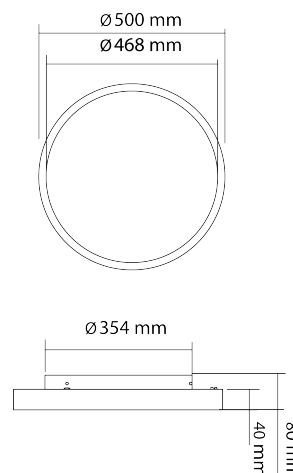

# Ceiling & wall luminaires Comfort

BL CWL Comfort R500mm 4000lm 38W 110D/I 840 WT MS

Article no.: 730060

Beam angle

Suitable for emergency lighting

Height

Rated luminous flux according to IEC 62722-2-1

## TENDER TEXT

LED wall-mounted ceiling light round diameter 500mm, IP20, protection class I, direct beam angle 110°, additional indirect beam, CRI >80, 4,000 Kelvin, UGR Ceiling & wall luminaires Comfort Article 730060 LED ceiling and wall light with direct/indirect light distribution for a pleasant and homogeneous room experience. Installation option: Bajonettverschluss Light body made of high-quality Aluminium, which is coated with a White White. The cover is made of Plastic Opal. Lumen 4000 lm with an efficiency of 105 lm/W and a color rendering of >80, total power 38 W, beam angle 110°, service life 50000 h, protection class IP20, UGR

## PACKAGING INFORMATION

|                       |          |
|-----------------------|----------|
| Article no.           | 730060   |
| Gross width [mm]      | 560.0    |
| Gross height [mm]     | 125.0    |
| Gross length [mm]     | 560.0    |
| Customs tariff number | 94051098 |
| Net width [mm]        | 500.0    |
| Net height [mm]       | 80       |
| Net length [mm]       | 500      |
| State of origin       | CN       |