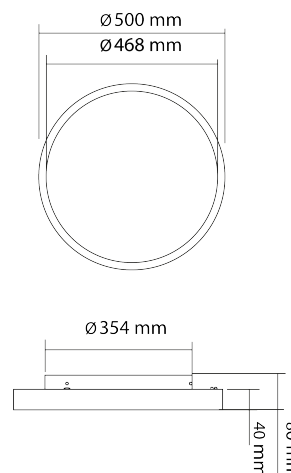

Ceiling & wall luminaires Comfort

BL CWL Comfort R500mm 4000lm 38W 110D/I 840 WT DA

Article no.: 730063

Beam angle

Suitable for emergency lighting

Height

Rated luminous flux according to IEC 62722-2-1

TENDER TEXT

LED wall-mounted ceiling light round diameter 500mm, IP20, protection class I, direct beam angle 110°, additional indirect beam, CRI >80, 4,000 Kelvin, UGR Ceiling & wall luminaires Comfort Article 730063 LED ceiling and wall light with direct/indirect light distribution for a pleasant and homogeneous room experience. Installation option: Bajonettverschluss Light body made of high-quality Aluminium, which is coated with a White White. The cover is made of Plastic Opal. Lumen 4000 lm with an efficiency of 105 lm/W and a color rendering of >80, total power 38 W, beam angle 110°, service life 50000 h, protection class IP20, UGR

Ceiling & wall luminaires Comfort

BL CWL Comfort R500mm 4000lm 38W 110D/I 840 WT DA

Article no.: 730063

MECHANICAL DATA

Material housing	Aluminium
Colour housing	White
Width [mm]	500.0
Length [mm]	500.0
Height [mm]	80.0
Diameter [mm]	500
Mounting method	Aufbau
Reflector	White
With movement sensor	nein
Reichweite [m]	4
Type of control gear	LED - Betriebsgerät stromgesteuert
Lamp type	LED nicht austauschbar
Type of fastening	Bajonettverschluss
Direct/indirect components separately adjustable	nein
Suitable for emergency lighting	nein
Material of the cover	Plastic Opal
Degree of protection (IP)	IP20
With lamp	Yes
Surface finishing	matt
Control gear included	Yes
Integrated emergency lighting component	nein
Unified Glare Ratio (UGR)	<25

PACKAGING INFORMATION

Article no.	730063
Gross width [mm]	560.0
Gross height [mm]	125.0
Gross length [mm]	560.0
Customs tariff number	94051098
Net width [mm]	500.0
Net height [mm]	80
Net length [mm]	500
State of origin	CN