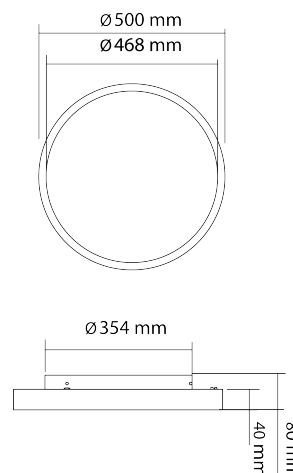

Ceiling & wall luminaires Comfort

BL CWL Comfort R500mm 4000lm 38W 110D/I 840 WT DA

Article no.: 730063

Beam angle

Suitable for emergency lighting

Height

Rated luminous flux according to IEC 62722-2-1

TENDER TEXT

LED wall-mounted ceiling light round diameter 500mm, IP20, protection class I, direct beam angle 110°, additional indirect beam, CRI >80, 4,000 Kelvin, UGR Ceiling & wall luminaires Comfort Article 730063 LED ceiling and wall light with direct/indirect light distribution for a pleasant and homogeneous room experience. Installation option: Bajonettverschluss Light body made of high-quality Aluminium, which is coated with a White White. The cover is made of Plastic Opal. Lumen 4000 lm with an efficiency of 105 lm/W and a color rendering of >80, total power 38 W, beam angle 110°, service life 50000 h, protection class IP20, UGR

Ceiling & wall luminaires Comfort

BL CWL Comfort R500mm 4000lm 38W 110D/I 840 WT DA

Article no.: 730063

MECHANICAL DATA

Material housing	Aluminium
Colour housing	White
Width [mm]	500.0
Length [mm]	500.0
Height [mm]	80.0
Diameter [mm]	500
Mounting method	Aufbau
Reflector	White
With movement sensor	nein
Reichweite [m]	4
Type of control gear	LED - Betriebsgerät stromgesteuert
Lamp type	LED nicht austauschbar
Type of fastening	Bajonettverschluss
Direct/indirect components separately adjustable	nein
Suitable for emergency lighting	nein
Material of the cover	Plastic Opal
Degree of protection (IP)	IP20
With lamp	Yes
Surface finishing	matt
Control gear included	Yes
Integrated emergency lighting component	nein
Unified Glare Ratio (UGR)	<25

PACKAGING INFORMATION

Article no.	730063
Gross width [mm]	560.0
Gross height [mm]	125.0
Gross length [mm]	560.0
Customs tariff number	94051098
Net width [mm]	500.0
Net height [mm]	80
Net length [mm]	500
State of origin	CN