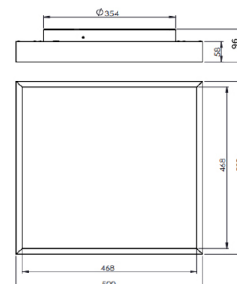

Ceiling & wall luminaires Comfort

BL CWL Comfort Luminaires Q500mm 4000lm 34W 110D/I 840 white

Article no.: 730015

TENDER TEXT

Ceiling and wall luminaire, white, microprismatic cover, direct/indirect, incl. converter, 4000K, UGR