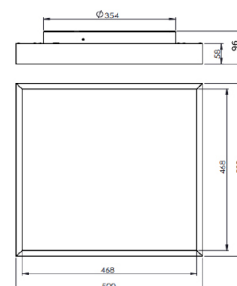

Ceiling & wall luminaires Comfort

BL CWL Comfort Luminaire Q500mm 4000lm 34W 110D/I 840 white

Article no.: 730015

Beam angle

Suitable for emergency lighting

Height

Rated luminous flux according to IEC 62722-2-1

TENDER TEXT

Ceiling and wall luminaire, white, microprismatic cover, direct/indirect, incl. converter, 4000K, UGR Ceiling & wall luminaires Comfort Article 730015 LED ceiling and wall light with direct/indirect light distribution for a pleasant and homogeneous room experience. Installation option: Bajonettverschluss Light body made of high-quality Aluminium, which is coated with a White matt. The cover is made of Plastic Opal. Lumen 4000 lm with an efficiency of 117 lm/W and a color rendering of >80, total power 34 W, beam angle 110°, service life 50000 h, protection class IP20, UGR

Ceiling & wall luminaires Comfort

BL CWL Comfort Luminaire Q500mm 4000lm 34W 110D/I 840 white

Article no.: 730015

MECHANICAL DATA

Material housing	Aluminium
Colour housing	White
Width [mm]	500.0
Length [mm]	500.0
Height [mm]	96.0
Outer diameter [mm]	500
Mounting method	Aufbau
Reflector	matt
With movement sensor	nein
Lamp type	LED nicht austauschbar
Type of fastening	Bajonettverschluss
Direct/indirect components separately adjustable	nein
Suitable for emergency lighting	nein
Material of the cover	Plastic Opal
Degree of protection (IP)	IP20
With lamp	Yes
Surface finishing	matt
Control gear included	Yes
Unified Glare Ratio (UGR)	<25