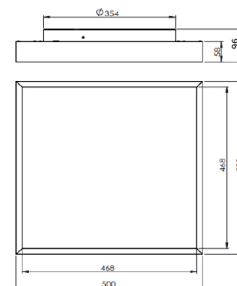

Ceiling & wall luminaires Comfort

BL CWL Comfort Luminaires Q500mm 4000lm 34W 110D/I 840 white

Article no.: 730015

Beam angle

Suitable for emergency lighting

Height

Rated luminous flux according to IEC 62722-2-1

TENDER TEXT

Ceiling and wall luminaire, white, microprismatic cover, direct/indirect, incl. converter, 4000K, UGR Ceiling & wall luminaires Comfort Article 730015 LED ceiling and wall light with direct/indirect light distribution for a pleasant and homogeneous room experience. Installation option: Bajonettverschluss Light body made of high-quality Aluminium, which is coated with a White matt. The cover is made of Plastic opal. Lumen 4000 lm with an efficiency of 117 lm/W and a color rendering of >80, total power 34 W, beam angle 110°, service life 50000 h, protection class IP20, UGR

Ceiling & wall luminaires Comfort

BL CWL Comfort Luminaire Q500mm 4000lm 34W 110D/I 840 white

Article no.: 730015

MECHANICAL DATA

Material housing	Aluminium
Colour housing	White
Width [mm]	500.0
Length [mm]	500.0
Height [mm]	96.0
Outer diameter [mm]	500
Mounting method	Aufbau
Reflector	matt
With movement sensor	nein
Lamp type	LED nicht austauschbar
Type of fastening	Bajonettverschluss
Direct/indirect components separately adjustable	nein
Suitable for emergency lighting	nein
Material of the cover	Plastic opal
Degree of protection (IP)	IP20
With lamp	yes
Surface finishing	matt
Control gear included	yes
Unified Glare Ratio (UGR)	<25