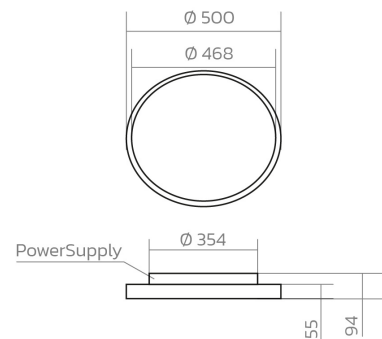

## TENDER TEXT

Ceiling and wall light, white, microprism cover, direct/indirect, including converter, 4000K, UGR Ceiling & wall luminaires Comfort Article 730010 LED ceiling and wall light with direct/indirect light distribution for a pleasant and homogeneous room experience. Installation option: Bajonettenverschluss Light body made of high-quality Aluminium, which is coated with a White matt. The cover is made of Plastic Opal. Lumen 4000 lm with an efficiency of 117 lm/W and a color rendering of >80, total power 34 W, beam angle 110°, service life 50000 h, protection class IP20, UGR

## MECHANICAL DATA

Material housing	Aluminium
Colour housing	White
Width [mm]	500.0
Length [mm]	500.0
Height [mm]	94.0
Diameter [mm]	500
Reflector	matt
With movement sensor	Yes
Lamp type	LED nicht austauschbar
Type of fastening	Bajonettenverschluss
Direct/indirect components separately adjustable	nein
Suitable for emergency lighting	Yes
Material of the cover	Plastic Opal
Degree of protection (IP)	IP20
With lamp	Yes
Surface finishing	matt
Control gear included	Yes
Unified Glare Ratio (UGR)	<25