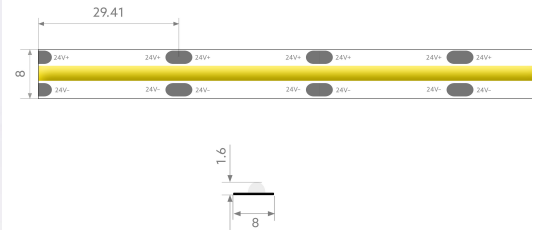

# BL COR Pure COB

BL COR Pure COB LED strip 1170lm/m 24VDC 10W/m IP20 927 5m

Article no.: 172311

Degree of protection (IP)

Length of particular segments

Colour of light

Colour

## TENDER TEXT

LED strip light LED type: COB 1170 lm/m 24VDC 10W/m 117lm/W IP20 CRI>90 2700K, one-sided connection cable 50 cm, WHITE Colors and BLT label 5 meters

## TOP-FEATURES

//\_\_ Dot-free gelb LED light line with large beam angle 142°

//\_\_ Color rendering >90

//\_\_ Easy installation

## MECHANICAL DATA

|                                    |                        |
|------------------------------------|------------------------|
| Width [mm]                         | 8.0                    |
| Length [mm]                        | 5000.0                 |
| Height/depth [mm]                  | 1.6                    |
| Height [mm]                        | 1.6                    |
| Colour                             | gelb                   |
| Model                              | Band                   |
| Self-adhesive                      | Yes                    |
| Lamp type                          | LED nicht austauschbar |
| Degree of protection (IP)          | IP20                   |
| Length of particular segments [mm] | 29.4                   |
| Lowest bending radius [mm]         | 30                     |
| Number of lamps per meter          | 544                    |