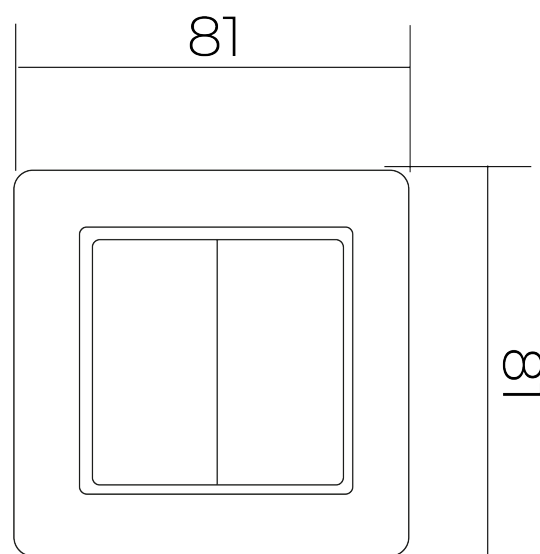

BL wall switch double rocker

BL Casambi push button double rocker for LED strip 4f black

Article no.: 171936

TENDER TEXT

Single rocker push-button, black, Casambi, electrodynamic energy generator, maintenance-free, double-sided mounting film included BL wall switch double rocker Article 171936 The controller BL wall switch double rocker is operated with enOcean and is served with a Tiptaster . Furthermore, the rocker can be replaced from a double rocker to a single rocker; accessories are included. Dimension (L x W x H): 14 mm x 81 mm x 81 mm

BL wall switch double rocker

BL Casambi push button double rocker for LED strip 4f black

Article no.: 171936

MECHANICAL DATA

Material	Kunststoff
Width of device [mm]	81
Height of device [mm]	81
Depth of device [mm]	14
Mounting method	Aufputz
Colour	black
Control signal	enOcean
Type of fastening	Befestigung mit Schraube
Applicable with movement sensor	nein
Applicable with transmission button	Yes
Applicable with infrared button	nein
Applicable with presence indicator	nein
Applicable with time switch/timer	nein
Applicable with button	Yes
Surface finishing	glänzend
Suitable for degree of protection (IP)	IP20