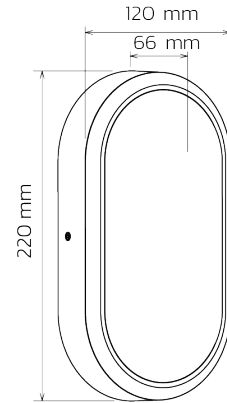

BL Bulli

BL Bulli Pure side room luminaire oval 120mm 500lm 5W 120D 830 black
Article no.: 770033

Colour housing

With movement sensor

Degree of protection (IP)

Rated luminous flux
according to IEC
62722-2-1

TENDER TEXT

LED side room light oval incl. converter, housing PC, black RAL9005, diffuser opal, 3000K, 5W, 500lm, IP65, IK08, L80B10, H220 x W120 x L66mm Article number 770033 LED wall luminaire made of Kunststoff black with power supply unit - Yes, rated voltage 230 V AC; cover made of Plastic Opal, protection class IP65, service life of 50000 h, Luminous flux 500 lm, Colour temperature 3000 K, Colour rendering >80, Beam angle 120°, Ambient temperature -20...+45 °C Height 220.0 mm x Width 120.0 mm x Depth 66 mm

MECHANICAL DATA

Material housing	Kunststoff
Colour housing	black
Width [mm]	120.0
Length [mm]	220.0
Height/depth [mm]	66
Height [mm]	220.0
With movement sensor	nein
Lamp type	LED nicht austauschbar
Material of the cover	Plastic Opal
Impact strength	IK08
Degree of protection (IP)	IP65
With lamp	Yes
Control gear included	Yes

BL Bulli

BL Bulli Pure side room luminaire oval 120mm 500lm 5W 120D 830 black

Article no.: 770033

Net weight [g]	400
Gross weight [g]	19000
Gross width [mm]	410.0
Gross height [mm]	480.0
Gross length [mm]	420.0
Customs tariff number	94051190
Net width [mm]	120.0
Net height [mm]	220
Net length [mm]	66
State of origin	CN