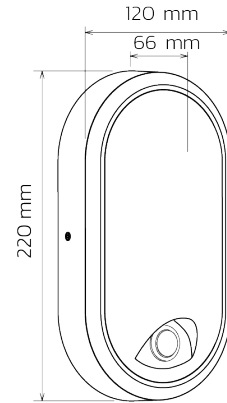

BL Bulli

BL Bulli Pure-S side room luminaire oval 120mm 500lm 5W 120D 830 black MS

Article no.: 770026

Colour housing

With movement sensor

Degree of protection (IP)

Rated luminous flux
according to IEC
62722-2-1

TENDER TEXT

LED side room light oval incl. converter, housing PC, black RAL9005, diffuser opal, 3000K, 5W, 500lm, IP65, L80B10 with motion sensor, H220 x W120 x L66mm Article number 770026 LED wall luminaire made of Kunststoff Black with power supply unit - yes , rated voltage 230 V AC ; cover made of Plastic opal , protection class IP65 , service life of 50000 h , Luminous flux 500 lm, Colour temperature 3000 K, Colour rendering >80 , Beam angle 120°, Ambient temperature -20...+45 °C Height 220.0 mm x Width 120.0 mm x Depth 66 mm

MECHANICAL DATA

Material housing	Kunststoff
Colour housing	Black
Width [mm]	120.0
Length [mm]	220.0
Height/depth [mm]	66
Height [mm]	220.0
With movement sensor	yes
Lamp type	LED nicht austauschbar
Material of the cover	Plastic opal
Degree of protection (IP)	IP65
With lamp	yes
Control gear included	yes

BL Bulli

BL Bulli Pure-S side room luminaire oval 120mm 500lm 5W 120D 830 black MS

Article no.: 770026

Gross width [mm]	410.0
Gross height [mm]	480.0
Gross length [mm]	420.0
Customs tariff number	94051190
Net width [mm]	120.0
Net height [mm]	220
Net length [mm]	66
State of origin	CN