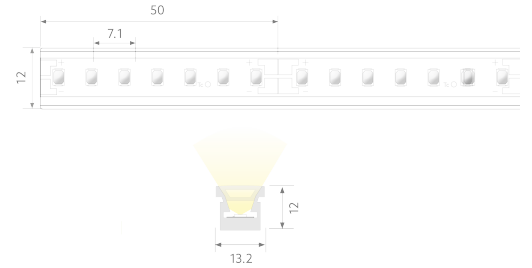

# BL AIR TOP 900

BL AIR Top LED lighth tube 900lm/m 24VDC 11W/m IP67 830 5m

Article no.: 102115

Lamp voltage

Max. length

Colour rendering index CRI

Luminous flux per meter

## TENDER TEXT

AIR TOP LED lighth tube, LED strip in silicone sheath, 900 lm/m, wave-shaped bend to light emission surface, cable connection on one side, cable outlet at bottom, OSP Flex, 24VDC 11W/m IP67 CRI>80 3000K WHITE 5m

## MECHANICAL DATA

Width [mm]	13.2
Length [mm]	5010.0
Height/depth [mm]	12
Height [mm]	12.0
Colour	White
Model	Schlauch
Self-adhesive	nein
Lamp type	LED nicht austauschbar
Distance [mm]	7.14
Distance relating to	LED zu LED
Degree of protection (IP)	IP67
Length of particular segments [mm]	50.0
Lowest bending radius [mm]	200
Number of lamps per meter	140

## CONNECTION

Conductor cross section [mm <sup>2</sup> ]	0.5
Number of poles	2
Max. length [mm]	5010