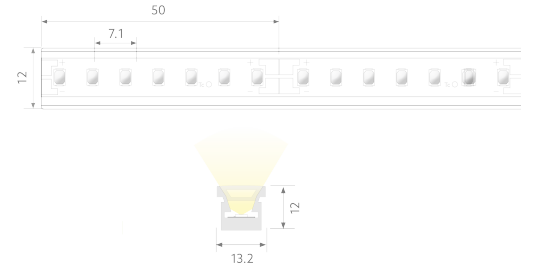

# BL AIR TOP 600

BL AIR Top LED lighth tube 600lm/m 24VDC 7.5W/m IP67 830 5m

Article no.: 102112

Lamp voltage

Max. length

Colour rendering index CRI

Luminous flux per meter

## TENDER TEXT

AIR TOP LED lighth tube, LED strip in silicone sheath, 600 lm/m, wave-shaped bend to light emission surface, cable connection on one side, cable outlet at bottom, 24VDC 7.5W/m IP67 CRI>80 3000K WHITE 5m

## MECHANICAL DATA

Width [mm]	13.2
Length [mm]	5010.0
Height/depth [mm]	12
Height [mm]	12.0
Colour	White
Model	Schlauch
Self-adhesive	nein
Lamp type	LED nicht austauschbar
Distance [mm]	7.14
Distance relating to	LED zu LED
Degree of protection (IP)	IP67
Length of particular segments [mm]	50.0
Lowest bending radius [mm]	200
Number of lamps per meter	140