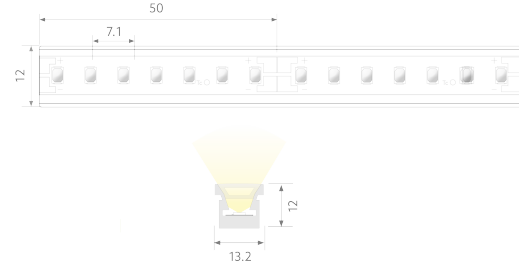

# BL AIR TOP 600

BL AIR Top LED lighth tube 600lm/m 24VDC 7.5W/m IP67 827 5m

Article no.: 102111

Lamp voltage

Max. length

Colour rendering index CRI

Luminous flux per meter

## TENDER TEXT

AIR TOP LED lighth tube, LED strip in silicone sheath, 600 lm/m, wave-shaped bend to light emission surface, cable connection on one side, cable outlet at bottom, OSP Flex, 24VDC 7.5W/m IP67 CRI>80 2700K WHITE 5m

## MECHANICAL DATA

Width [mm]	13.2
Length [mm]	5010.0
Height/depth [mm]	12
Height [mm]	12.0
Colour	White
Model	Schlauch
Self-adhesive	nein
Lamp type	LED nicht austauschbar
Distance [mm]	7.14
Distance relating to	LED zu LED
Degree of protection (IP)	IP67
Length of particular segments [mm]	50.0
Lowest bending radius [mm]	200
Number of lamps per meter	140

## CONNECTION

Conductor cross section [mm <sup>2</sup> ]	0.5
Number of poles	2
Max. length [mm]	5010