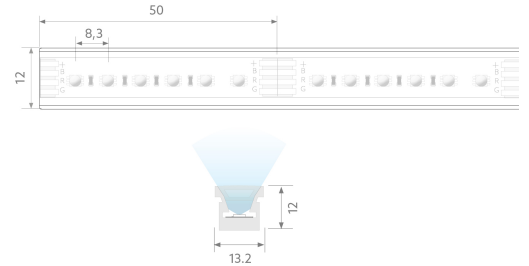

# BL AIR TOP RGB

BL AIR Top LED lighth tube 380lm/m 24VDC 14.4W/m IP67 RGB 5m

Article no.: 102144

Lamp voltage

Max. length

Colour rendering index CRI

Luminous flux per meter

## TENDER TEXT

AIR TOP LED lighth tube, LED strip in silicone sheath, 380 lm/m, wave-shaped bend to the light emission surface, cable connection on one side, cable outlet straight, 24VDC 14.4W/m IP67 RGB COLOR 5m LED module BL AIR TOP RGB Article 102144 The BL AIR TOP RGB LED light tube has a luminous flux of 380 lm at a power of 14.4 W, which results in an efficiency of 26 lm/W. With a nominal voltage of 24 V DC at the connection, a maximum module length of 5020 mm can be achieved. In terms of lighting, the module has a color temperature of RGB and a beam angle of 120°. All with a color rendering index of ohne and a binning selection according to (MacAdams). The light strip can be divided every 50.0 mm, resulting in an LED spacing of 8.3 mm. Protection class IP67, Smallest possible bending radius 200 mm. At an ambient temperature of 85°C, a service life of 50,000 hours can still be guaranteed. Up to 95°C, the service life is 30,000 hours and at temperatures of 100°C it is still 16,000 hours (L70B50). Dimensions (L x W x H): 5020.0 mm x 13.2 mm x 12.0 mm

## TOP-FEATURES

- //\_ Homogeneously luminous light line without visible light points
- //\_ IP67 -protection in highly flexible silicone jacket
- //\_ New connection: the end caps close straight to the profile

## MECHANICAL DATA

Width [mm]	13.2
Length [mm]	5020.0
Height/depth [mm]	12
Height [mm]	12.0
Colour	White
Model	Schlauch
Self-adhesive	nein
Lamp type	LED nicht austauschbar
Distance [mm]	8.3
Distance relating to	LED zu LED
Degree of protection (IP)	IP67
Length of particular segments [mm]	50.0
Lowest bending radius [mm]	200
Number of lamps per meter	120