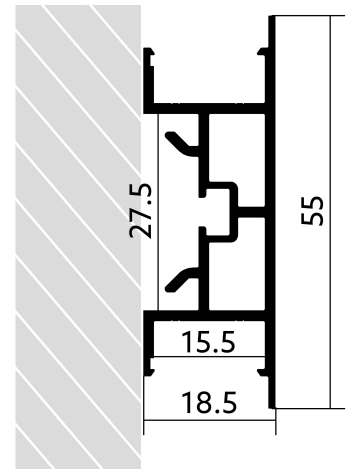

Wall profile YT06

BLPYT06050300005500185

Article no.: 170340

Material

Power consumption

Height

Width

TENDER TEXT

BL Profile YT06 Wall 50W/m L3000xB55xH18,5mm BILTON LEDON Technology Wall profile YT06 Article 170340 The Wall profile YT06 can be combined with all covers from the YT family. The profile is made of Aluminium with an finish and has a power consumption of up to 25 W. Dimensions (L x W x H): 3000.0 mm x 55.0 mm x 18.5 mm Please note that cutting tolerances of +/- 2mm may occur.

Wall profile YT06

BLPYT06050300005500185

Article no.: 170340

MECHANICAL DATA

Material	Aluminium
Width [mm]	55.0
Length [mm]	3000.0
Height [mm]	18.5
Mounting method	sonstige
Colour	lichtgrau
Model	Doppelprofil
Power consumption [W]	25
Material quality	sonstige
Surfacetreatment	anodisiert / eloxiert

TEMPERATURE TECHNICAL DATA

Power consumption [W]	25
Thermal conductivity	23.4

PACKAGING INFORMATION

EAN	4250716912852
Article no.	170340
Net weight [g]	895.5
Gross weight [g]	895.5
Gross width [mm]	55.0
Gross height [mm]	18.5
Gross length [mm]	3000.0
Customs tariff number	76042990
Net width [mm]	55.0
Net height [mm]	18.5
Net length [mm]	3000