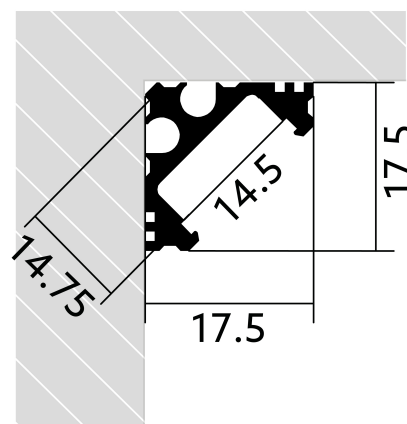

# Corner profile YT04

BLPYT04014600001750175

Article no.: 170337

Material

Power consumption

Height

Width

## TENDER TEXT

BL Profile YT04 Corner 14W/m L6000xB17,5xH17,5mm BILTON LEDON Technology Corner profile YT04 Article 170337 The Corner profile YT04 can be combined with all covers from the YT family. The profile is made of Aluminium with an finish and has a power consumption of up to 14 W. Dimensions (L x W x H): 6000.0 mm x 17.5 mm x 17.5 mm Please note that cutting tolerances of +/- 2mm may occur.

## MECHANICAL DATA

Material	Aluminium
Width [mm]	17.5
Length [mm]	6000.0
Height [mm]	17.5
Mounting method	sonstige
Colour	lichtgrau
Power consumption [W]	14
Material quality	sonstige
Surfacetreatment	anodisiert / eloxiert

## PACKAGING INFORMATION

EAN	4250716912838
Article no.	170337
Net weight [g]	1400
Gross weight [g]	1400
Gross width [mm]	17.5
Gross height [mm]	17.5
Gross length [mm]	6000.0
Customs tariff number	76042990
Net width [mm]	17.5
Net height [mm]	17.5
Net length [mm]	6000
State of origin	TR